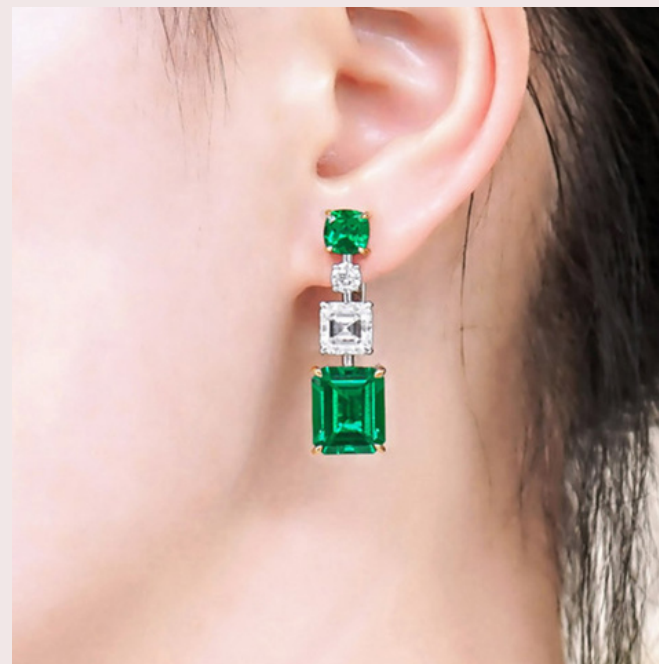

SCERN642764

SCERN642773