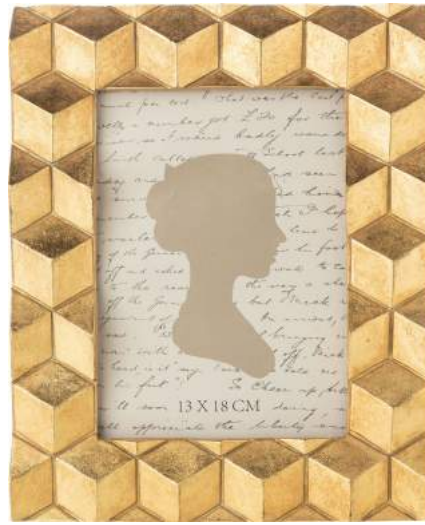

A76095

Antique gold embossed diamond pattern frame, resin holds 4x6 in photo
CAD \$12.50 USD \$10.00 MIN 4

A76089

Gold cube pattern frame, resin holds 5x7 in photo
CAD \$17.00 USD \$14.00 MIN 2

A92028

Rectangular metal picture frame with worked top 8.75x5.5in
CAD \$17.50 USD \$13.50 MIN 2