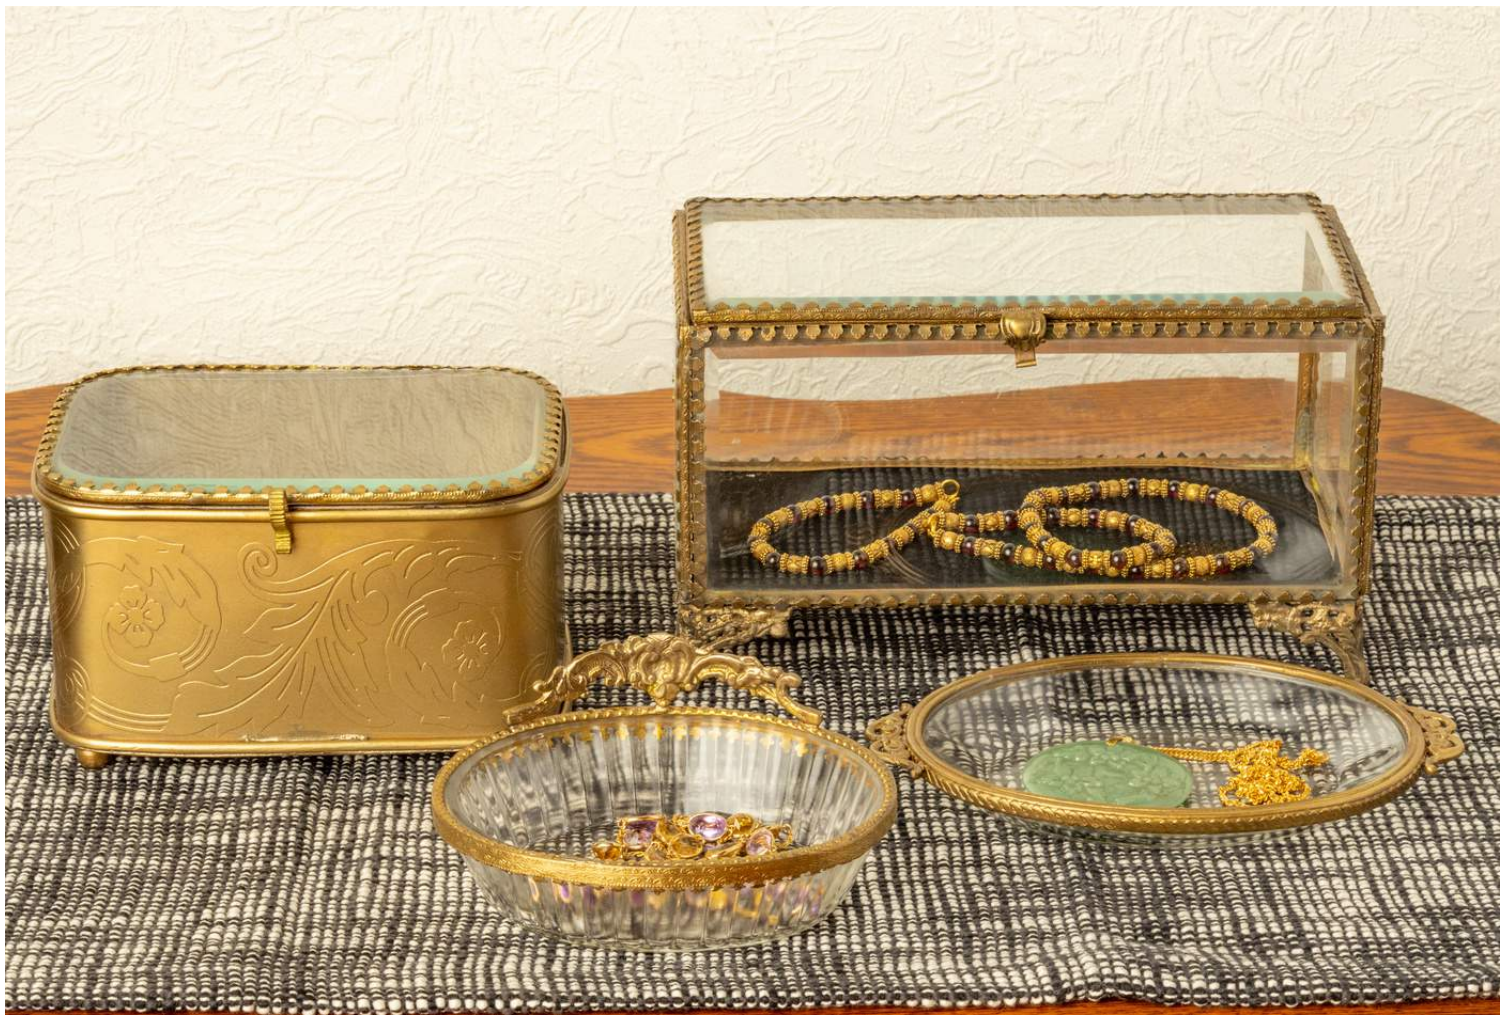

A92058
Etched metal footed box with beveled glass
lid 6x3.5x3.5 in
CAD $22.50 USD $18.50 MIN 2