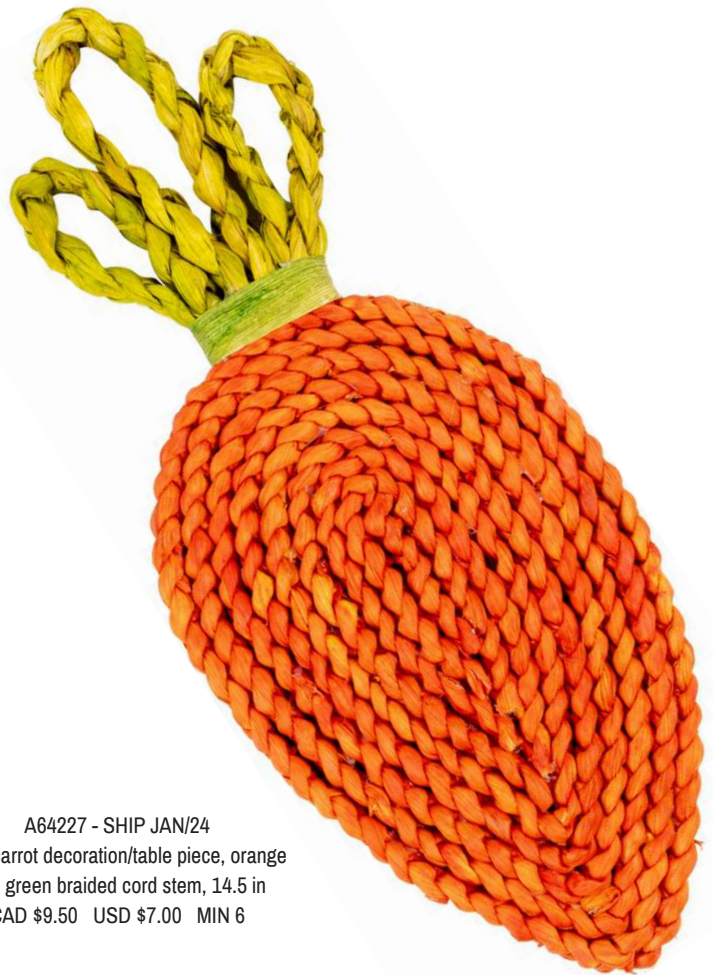

A64227 - SHIP JAN/24
Cord carrot decoration/table piece, orange
with green braided cord stem, 14.5 in
CAD $9.50 USD $7.00 MIN 6