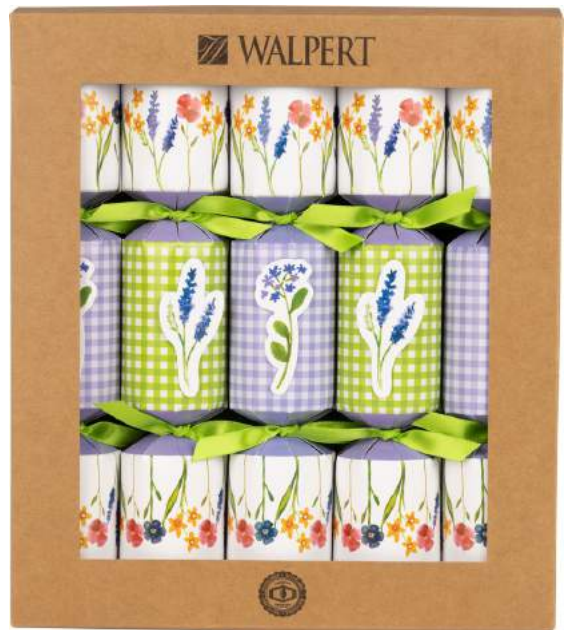

5154-10

10ct Pressed Wild Flowers
11 in
CAD $10.00 USD $10.00 MIN 12