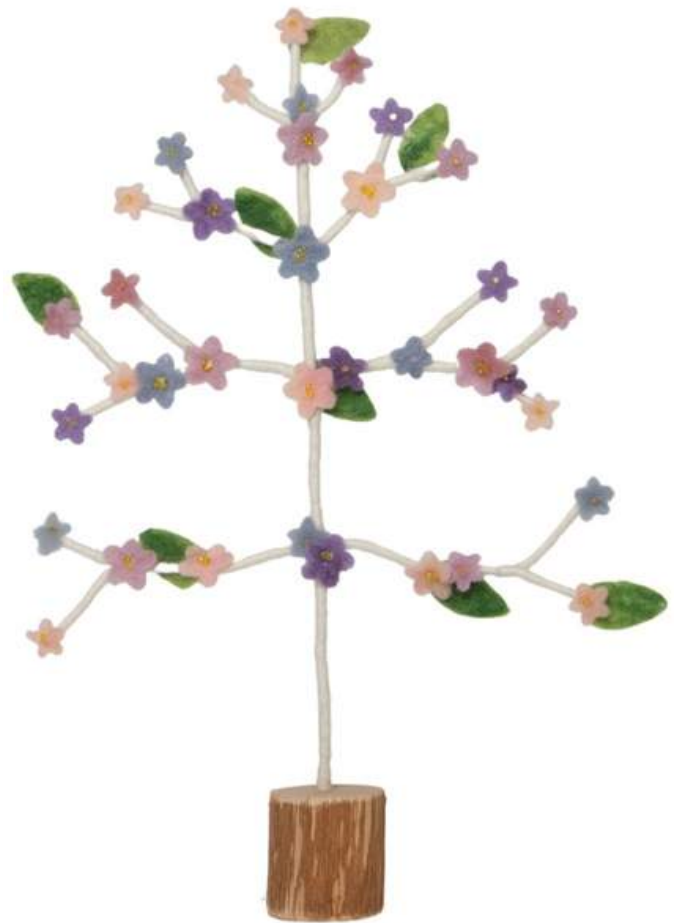

A16168

Light purple fabric covered egg with check trim and organza ribbon, 5in pack 6
CAD \$3.00 USD \$3.00 MIN 6

5154-10

10ct Pressed Wild Flowers
11 in
CAD \$10.00 USD \$10.00 MIN 12

A12446

Spring floral table top tree, felt flowers and leaves, wire with wood base 9x12.5in
CAD \$9.50 USD \$9.00 MIN 4