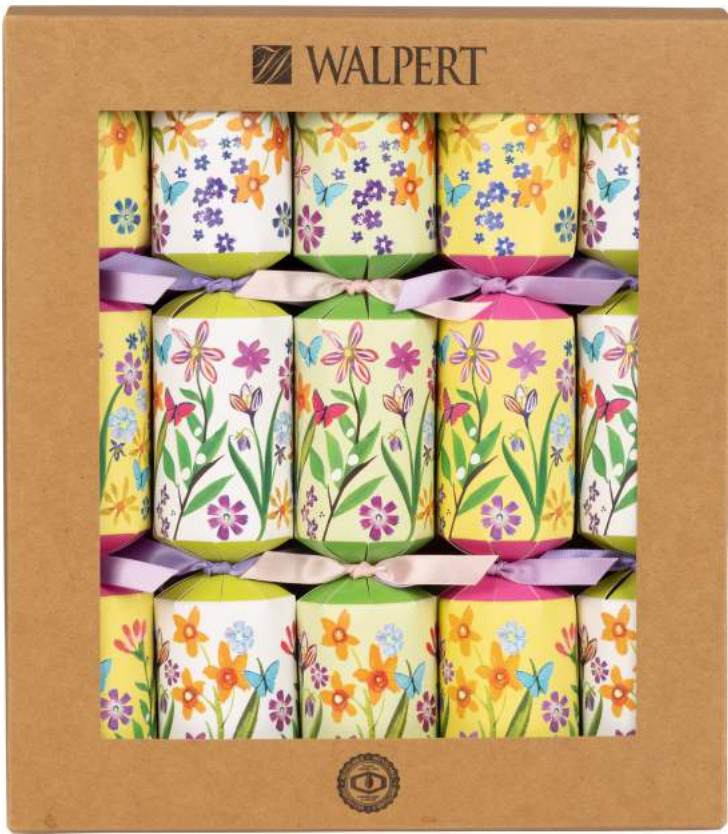

5154-12
10ct Spring Flowers 12
11in
CAD $10.00 USD $10.00 MIN 12