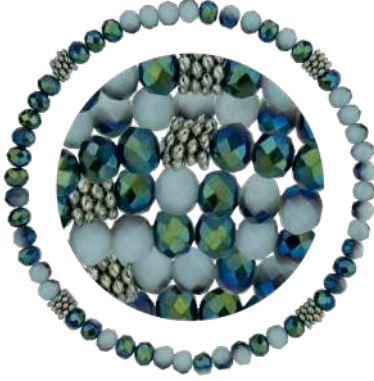

ITEM: B91
Two Tone Ocean Wave Crystal