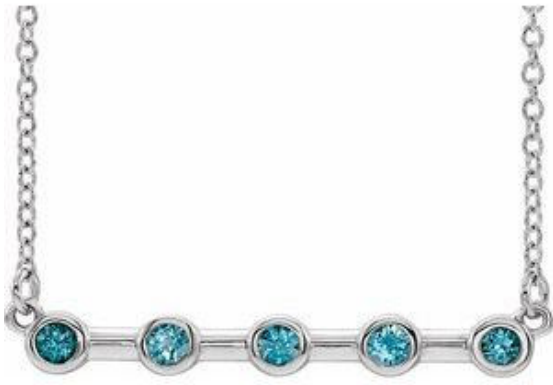

Sterling Silver Natural Blue Zircon Bezel-Set Bar 18" Necklace

SKU#: SC

Sugg. Retail: 398.89