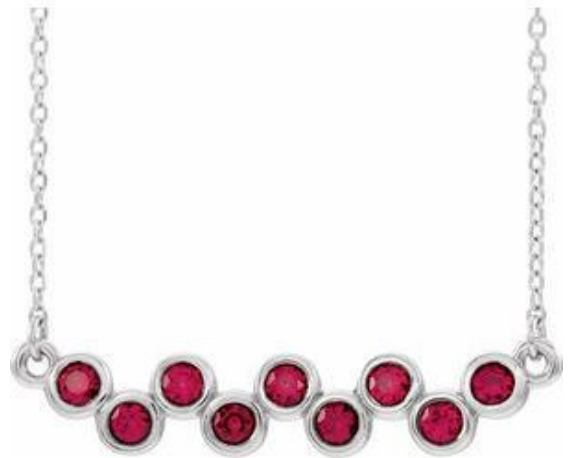

Sterling Silver Natural Ruby Bezel-Set Bar 16-18" Necklace

SKU#: SC

Sugg. Retail: 1,319.34