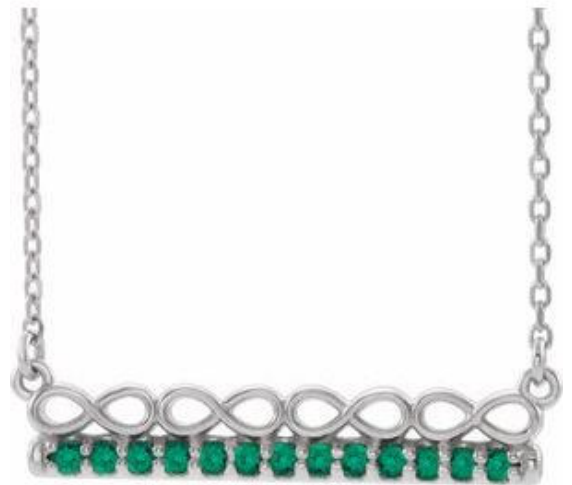

SKU#: SC

Sugg. Retail: 909.21

**Sterling Silver 1/4 CTW Natural Diamond Heart Key 18" Necklace**

SKU#: SC

Sugg. Retail: 909.59

**Sterling Silver Natural Emerald Infinity-Inspired Bar 16" Necklace**

SKU#: SC