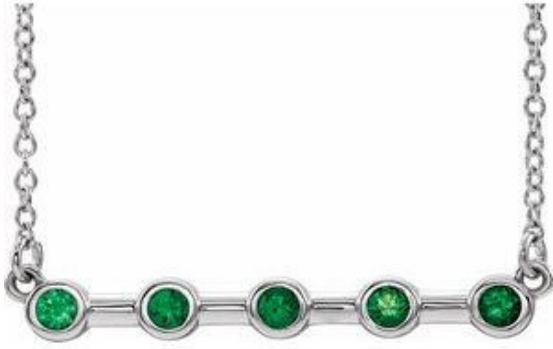

**Sterling Silver Lab-Grown Emerald Bezel-Set Bar 16" Necklace**

SKU#: SC

Sugg. Retail: 374.19

**Sterling Silver 4 mm Round Lab-Grown Alexandrite Solitaire 16" Necklace**

SKU#: SC

Sugg. Retail: 375.34

**Sterling Silver Lab-Grown Emerald Bezel-Set Bar 18" Necklace**