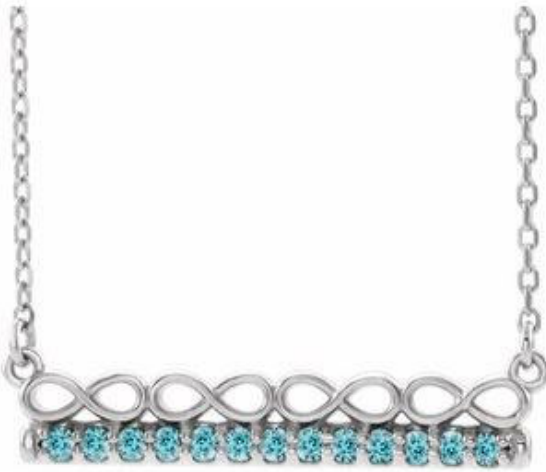

**Sterling Silver Natural Blue Zircon Infinity-Inspired Bar 16\"  
Necklace**

SKU#: SC

Sugg. Retail: 482.86

**Sterling Silver 5 mm Round Natural Aquamarine Solitaire 16-18\"  
Necklace**

SKU#: SC

Sugg. Retail: 483.07