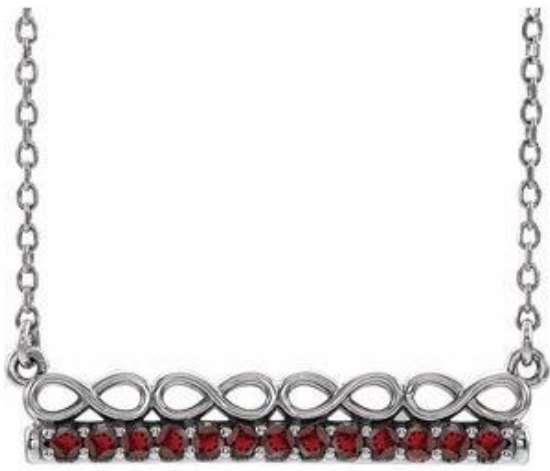

SKU#: SC

Sugg. Retail: 305.89

**Sterling Silver Natural Peridot Infinity-Inspired Bar 18\"**  
**Necklace**

SKU#: SC

Sugg. Retail: 307.02

**Sterling Silver Natural Mozambique Garnet Infinity-Inspired Bar  
16" Necklace**