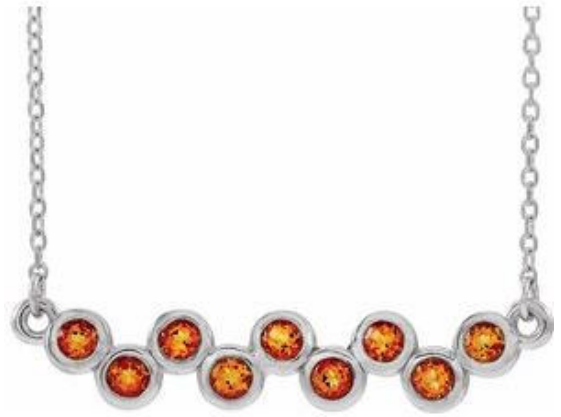

**Sterling Silver .07 CTW Natural Diamond Vintage-Inspired Vertical Bar Pendant**

SKU#: SC

Sugg. Retail: 477.11

**Sterling Silver Natural Citrine Bezel-Set Bar 16-18" Necklaces**

SKU#: SC

Sugg. Retail: 477.33