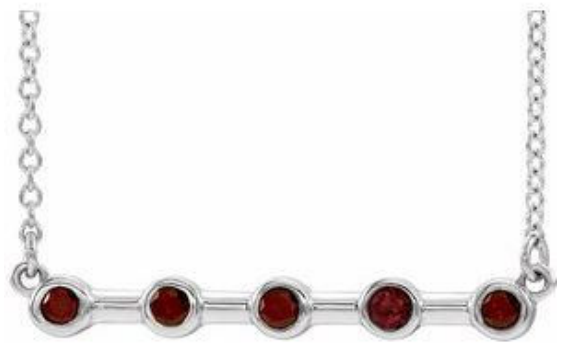

**Sterling Silver Lab-Grown Blue Sapphire Solitaire 16" Necklace**

SKU#: SC

Sugg. Retail: 350.53

**Sterling Silver Lab-Grown Ruby Solitaire 16" Necklace**

SKU#: SC

Sugg. Retail: 350.54

**Sterling Silver Natural Mozambique Garnet Bezel-Set Bar 18" Necklace**