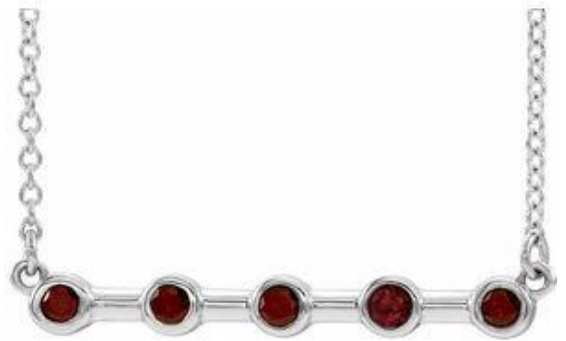

Sugg. Retail: 348.76

**Sterling Silver Natural Mozambique Garnet Bezel-Set Bar 16" Necklace**

SKU#: SC

Sugg. Retail: 350.21

**Sterling Silver 4 mm Natural Aquamarine Solitaire 16-18" Necklace**

SKU#: SC

Sugg. Retail: 350.51