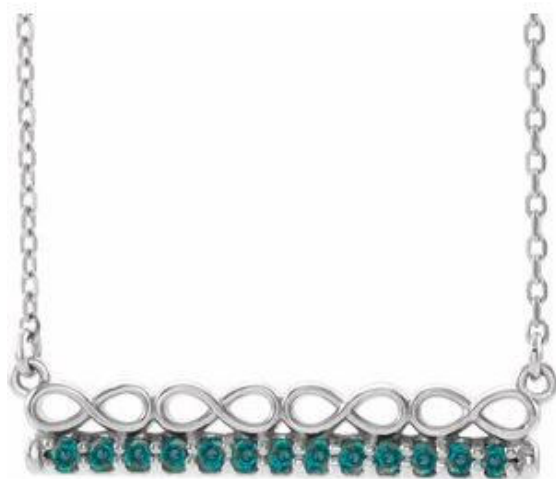

Sterling Silver Natural Alexandrite Infinity-Inspired Bar 16\"
Necklace

SKU#: SC

Sugg. Retail: 1,388.80