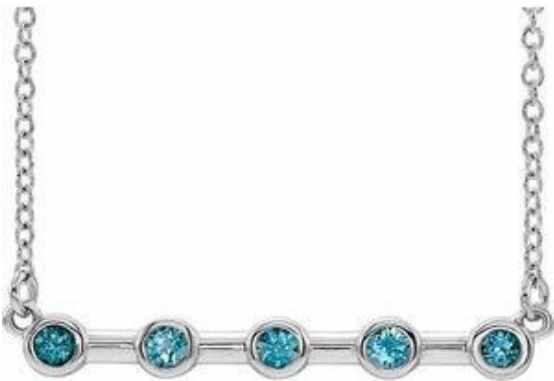

Sterling Silver Natural Blue Zircon Bezel-Set Bar 16" Necklace

SKU#: SC

Sugg. Retail: 397.47