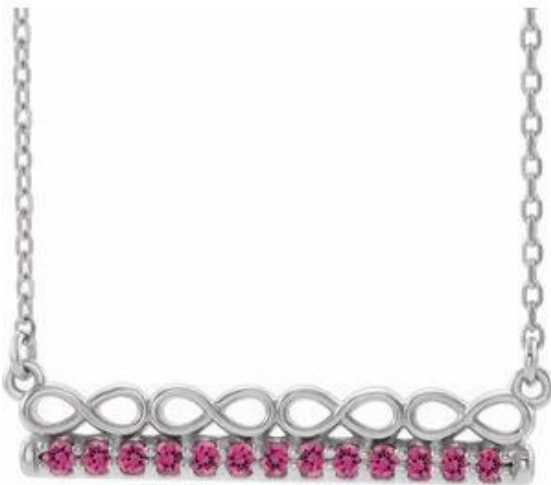

**Sterling Silver Natural Pink Tourmaline Infinity-Inspired Bar 16\"
Necklace**

SKU#: SC

Sugg. Retail: 546.62