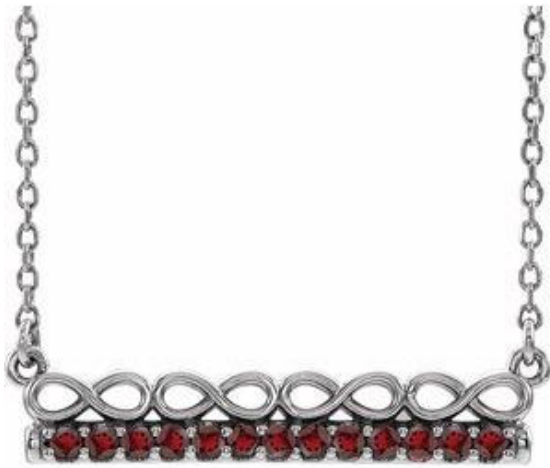

**Sterling Silver Natural Mozambique Garnet Infinity-Inspired Bar
18" Necklace**

SKU#: SC

Sugg. Retail: 308.80

**Sterling Silver Natural Citrine & .02 CTW Natural Diamond Bar
16" Necklace**

SKU#: SC

Sugg. Retail: 310.70