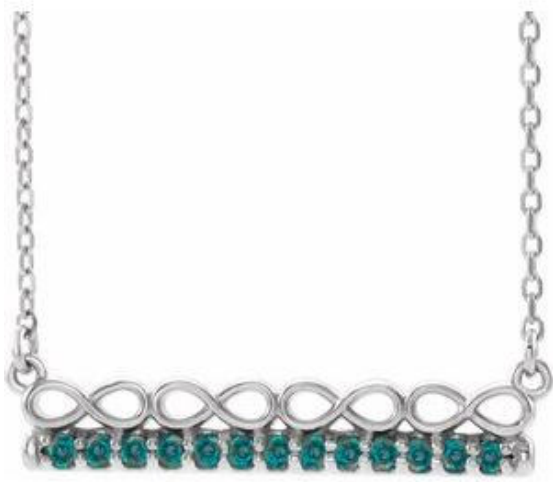

SKU#: SC

Sugg. Retail: 1,381.15

**Sterling Silver Natural Alexandrite Infinity-Inspired Bar 16\"**  
**Necklace**

SKU#: SC

Sugg. Retail: 1,388.80

**Sterling Silver Natural Alexandrite Infinity-Inspired Bar 18\"**  
**Necklace**