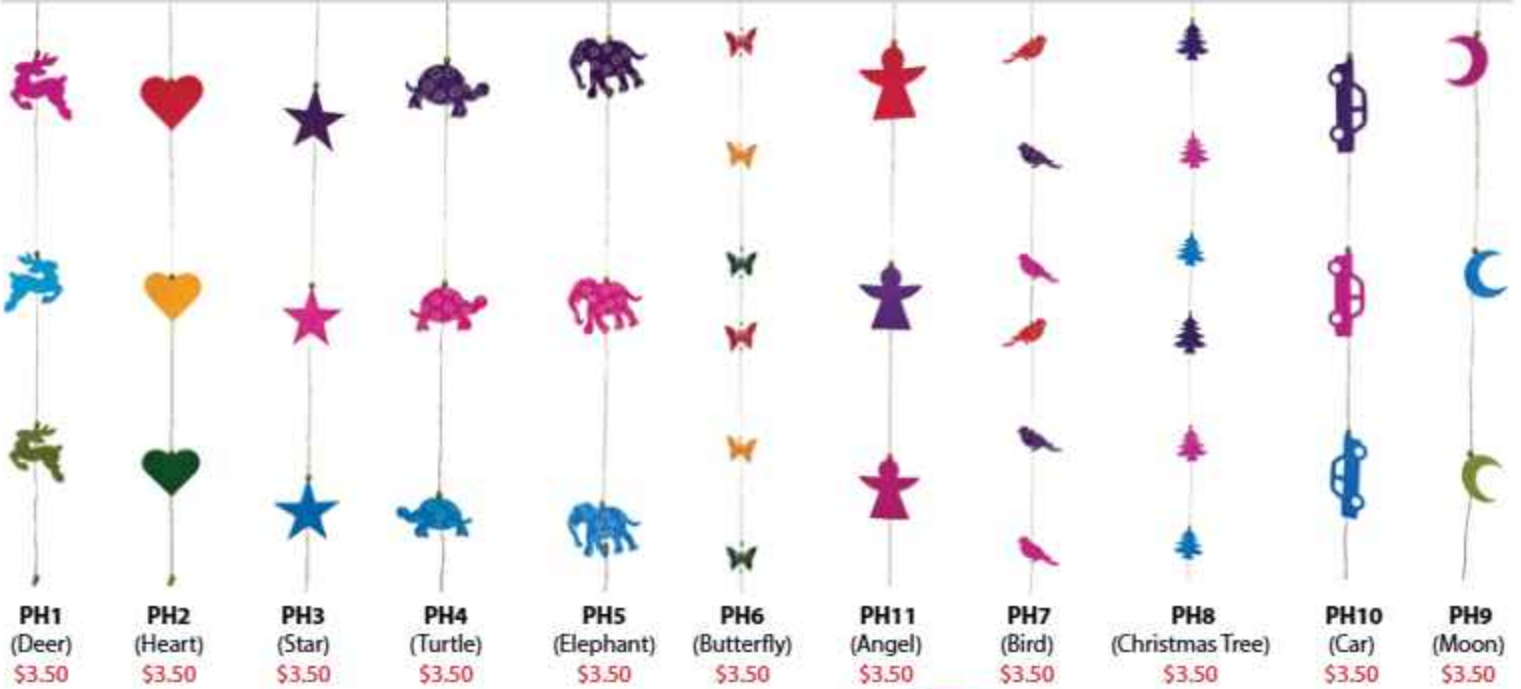

CB32 \$8.00
Mantra
"Om Mani Padme Hum"

CB33 \$8.00
Mantra
"Om Mani Padme Hum"

CB34 \$6.00
Copper Bracelet

CB23 \$10.00
Copper Brass Bracelet

JW19 \$8.00
Assorted Gemstones

CB35 \$7.00
Copper Bracelet

HANDMADE NEPALESE PAPER WALL HANGING DECOR

PH1 (Deer) \$3.50
PH2 (Heart) \$3.50
PH3 (Star) \$3.50
PH4 (Turtle) \$3.50
PH5 (Elephant) \$3.50
PH6 (Butterfly) \$3.50
PH11 (Angel) \$3.50
PH7 (Bird) \$3.50
PH8 (Christmas Tree) \$3.50
PH10 (Car) \$3.50
PH9 (Moon) \$3.50