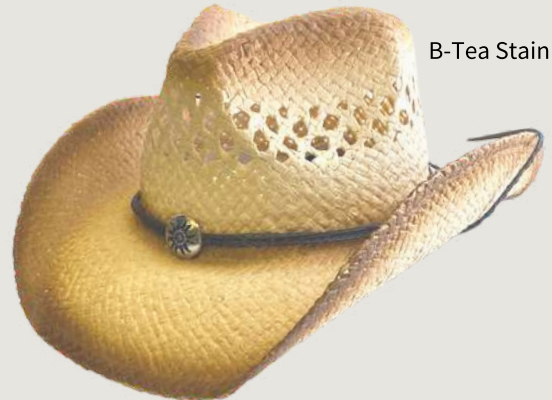

## CB41 | BEST SELLER

Raffia Straw | Brim: 3.25"  
Elastic Sweat Band  
Sold by Pack | 4-M/L, 2-L/XL  
\$10.75

---

## CB42 | BEST SELLER

Raffia Straw | Brim: 3.25"  
Elastic Sweat Band  
Sold by Pack | 6-M/L  
\$10.50

A-Black Stain

B-Tea Stain

---

## CB17 | BEST SELLER

Woven Toyo | Brim: 3.25"  
Elastic Sweat Band  
Sold by Color | 6-M/L  
\$7.75