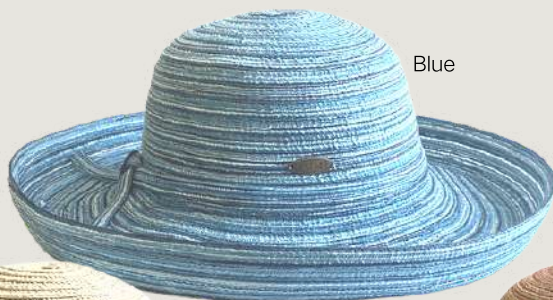

Upbrim

FL50

Raffia Straw | Brim: 4.5"
One Size | Adjustable Drawstring Band
Sold by Pack | Minimum: 6 PCS
$11.50

BT04

Raffia Straw | Brim: 4"
One Size | Adjustable Drawstring Band
Sold by Pack | Minimum: 6 PCS
$13.00

Blue

Black

Natural

Spice

BT03

Poly Braid | Brim: 4"
One Size | Adjustable Drawstring Band
Sold by Color | Minimum: 6 PCS
$6.25