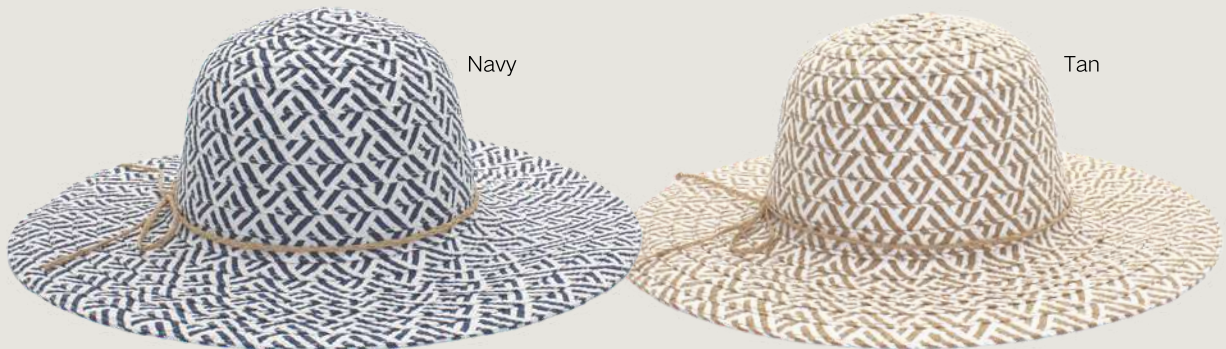

# Floppy

Natural

Tan

---

## FL53

Toyo Braid | Brim: 4"  
One Size | Adjustable Drawstring Band  
Sold by Color | Minimum: 6 PCS  
\$6.00

Navy

Tan

---