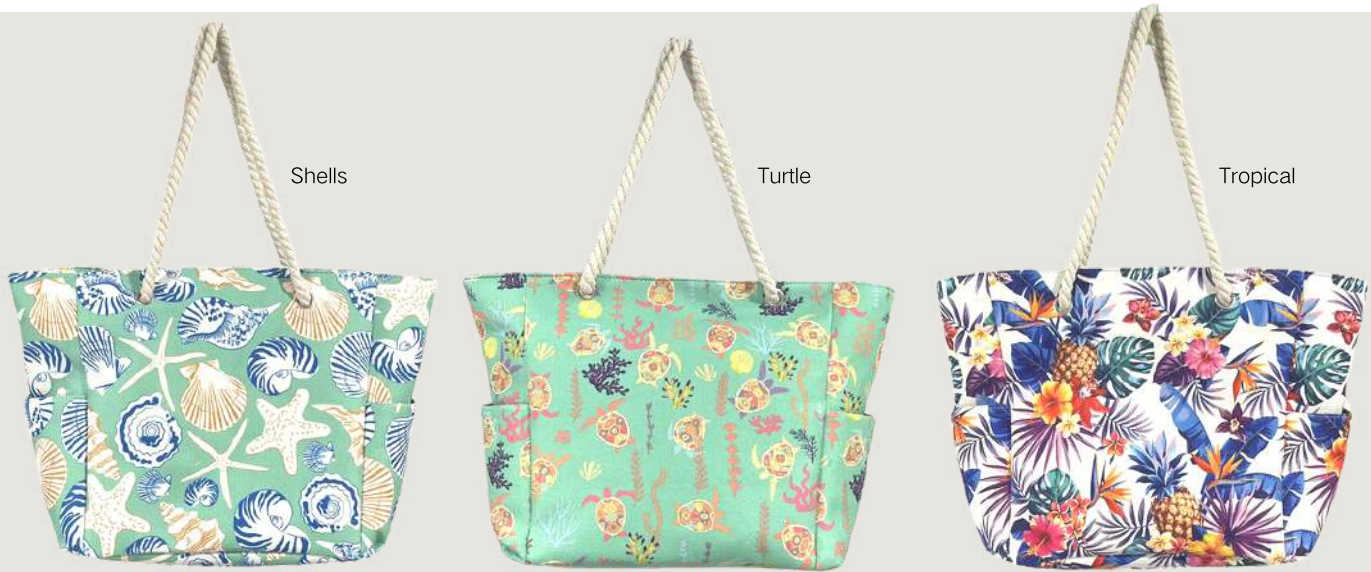

Tote Bag

Shells

Turtle

Tropical

TS-67 | NEW

Cotton & Polyester | 23"x7"x15"
Sold by Color | Minimum: 6 PCS
$6.75