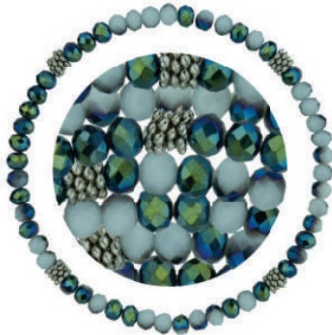

ITEM: B91
Two Tone Ocean Wave Crystal