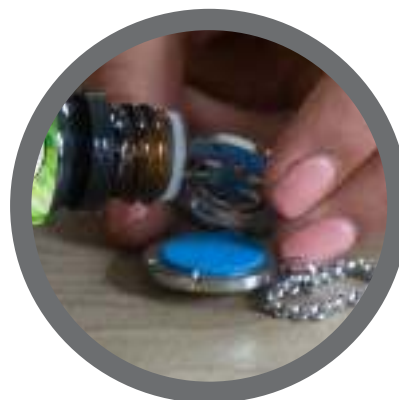

OPEN

the magnetic diffuser locket.

PLACE

reusable oil pad inside and add between 3-8 drops of your favorite scent.

ENJOY

your favorite Wild Essential essences on the go!

DIFFUSER NECKLACES

Unique designed diffuser pendants and 24" necklaces made from 316L, surgical grade stainless steel (and some nickel free alloy). Each necklace comes with a variety of colored refill pads (or lava stones) that allow you to customize and change the look of the pendant. Use these pads with any essential oil or liquid fragrance to wear your personal diffuser all day long!