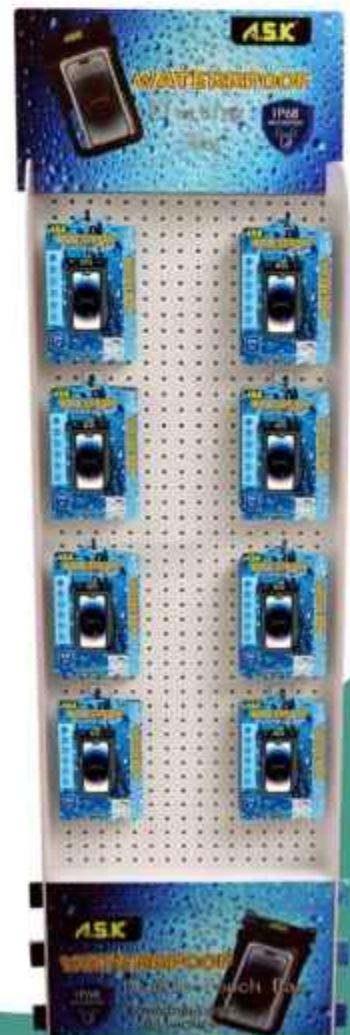

Magnetic
Phone
Holder
40CT
3 Style

Item#	271849
Display Cost	\$320
Unit Cost	\$8

BLUETOOTH WIRELESS EARPHONE 60CT FLOOR DISPLAY

Item#	275754
Display Cost	\$1200
Unit Cost	\$20

BLUETOOTH SPEAKER 60CT FLOOR DISPLAY

Item#	275755
Display Cost	\$900
Unit Cost	\$15

POWER BANK 24 COUNT COUNTER TOP DISPLAY

Item#	275756
Display Cost	\$288
Unit Cost	\$12

WATERPROOF FLOOR DISPLAY

- WATERPROOF MOBILE BAG
- 100 COUNT FLOOR DISPLAY

Item#	214880
Display Cost	\$363
Unit Cost	\$3.63

- WATERPROOF PHONE CASE 2 STYLE
- 96 COUNT FLOOR DISPLAY

Item#	269895
Display Cost	\$739.2
Unit Cost	\$7.70

K&S WHOLESALE INC

A.S.K

**THE ULTIMATE
PHONE ACCESSORIES & TOYS
COLLECTIONS**