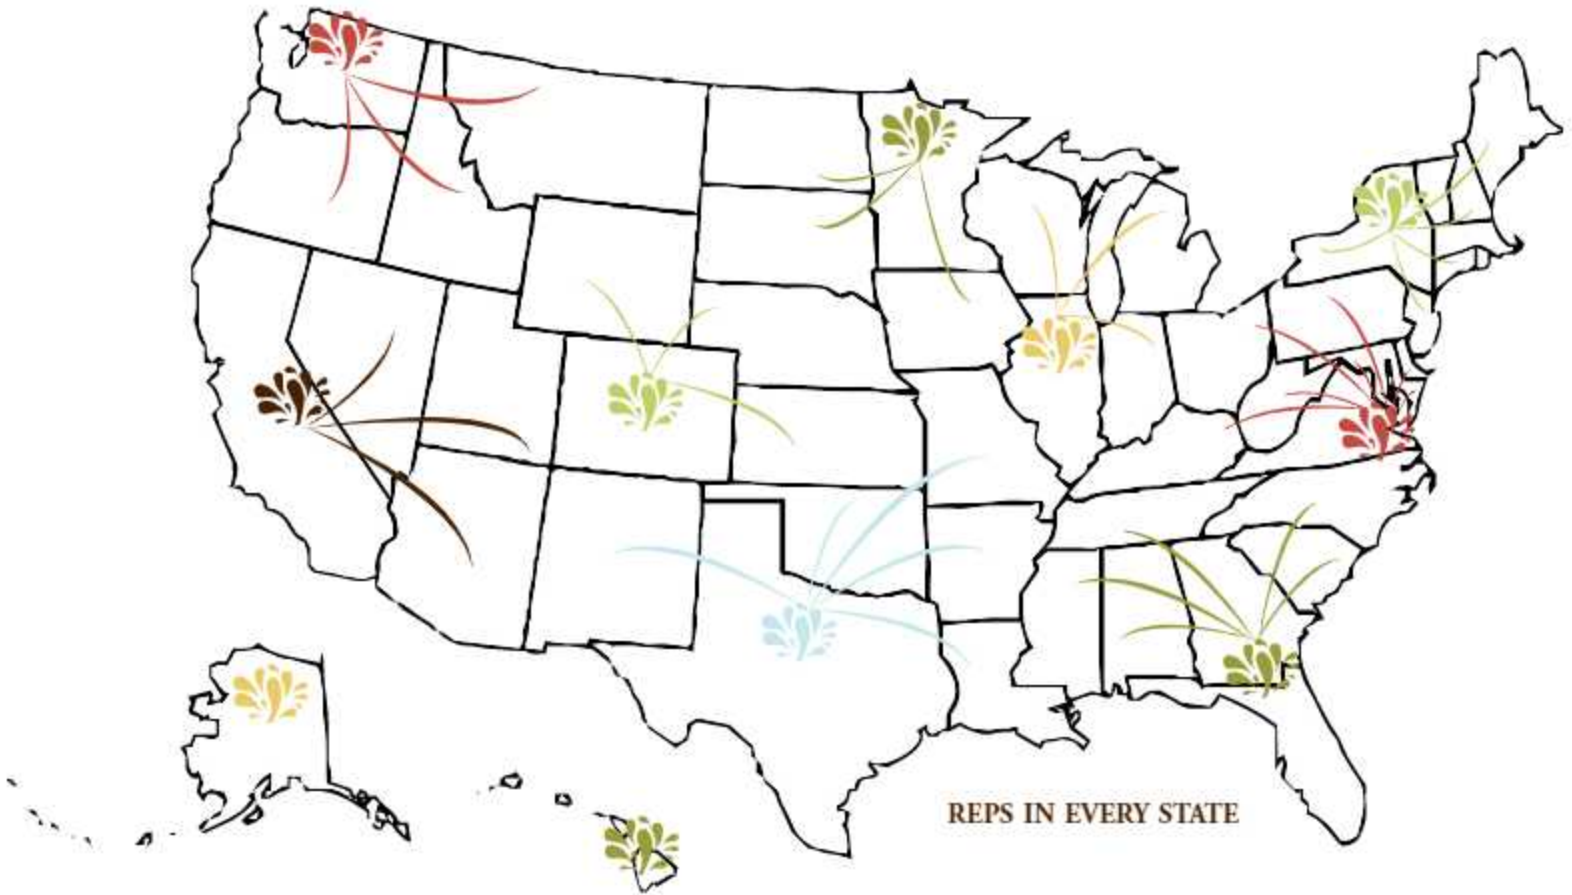

USA REPRESENTATIVES

REPS IN EVERY STATE

REPS NEEDED

MADE IN USA

CONTACT US FOR REPRESENTATIVE INFORMATION