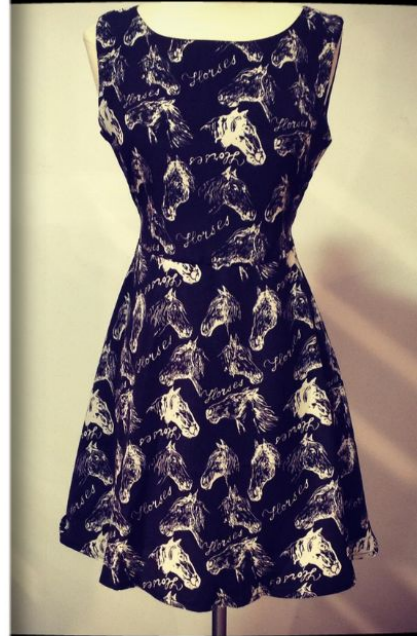

S M  
WARDROBE  
EST 2020

STYLE : **SW-146**

NEW  
ARRIVAL  
09/24

**CAT WEARING GLASS  
SWEATSHIRT**

**\$18.50**

STYLE : **SW-126**

NEW  
ARRIVAL  
09/24