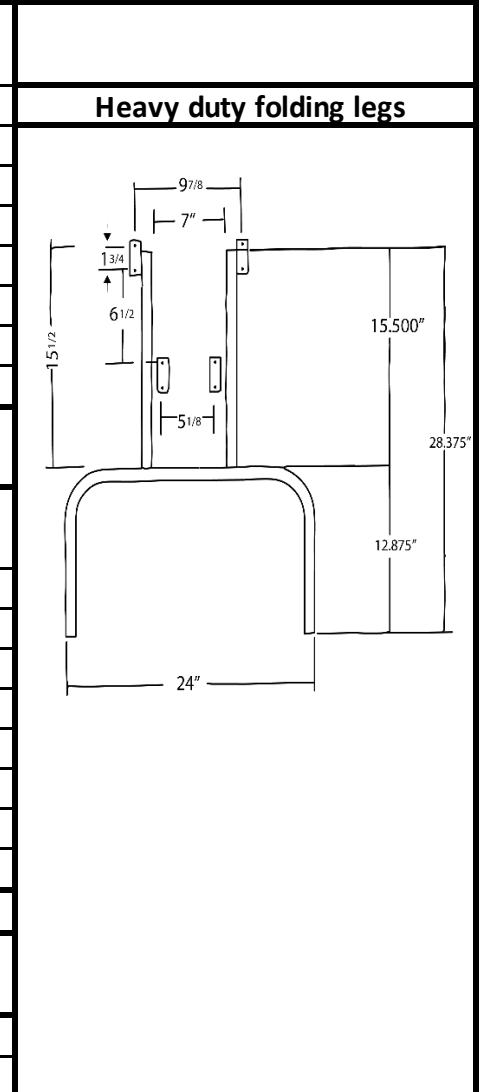

RECTANGLE 3/4" TABLETOPS 4 HEAVY DUTY FOLDING LEGS			
Style #	Table Top	4 Legs	List Price
Heavy Duty Folding Legs			
HDF30x40	30"x40"x3/4"	29"	$ 280.00
HDF30x48	30"x48"x3/4"	29"	$ 300.00
HDF30x60	30"x60"x3/4"	29"	$ 300.00
HDF36x36	36"x36"x3/4"	29"	$ 292.00
HDF36x48	36"x48"x3/4"	29"	$ 358.00
HDF48x48	48"x48"x3/4"	29"	$ 370.00

RECTANGLE 1" TABLETOPS 4 HEAVY DUTY FOLDING LEGS			
Style #	Table Top	4 Legs	List Price
Heavy Duty Folding Legs			
HDF30x40	30"x40"x1"	29"	$ 280.00
HDF30x48	30"x48"x1"	29"	$ 300.00
HDF30x60	30"x60"x1"	29"	$ 300.00
HDF36x36	36"x36"x1"	29"	$ 292.00
HDF36x48	36"x48"x1"	29"	$ 358.00
HDF48x48	48"x48"x1"	29"	$ 370.00

ROUND 3/4" TABLETOPS 4 HEAVY DUTY FOLDING LEGS			
Style #	Table Top	3 Legs	List Price
HDF30x30	30"x30"x3/4"	29"	$ 270.00

ROUND 1" TABLETOPS 4 HEAVY DUTY FOLDING LEGS			
Style #	Table Top	3 Legs	List Price
HDF30x30	30"x30"x1"	29"	$ 270.00

1" Tabletops - MDF ONLY
3/4" Tabletops - INDOOR/OUTDOOR MATERIAL
All Tabletops have Edgeband Finish
Printed and Cured UV Inks
Powder Coated Legs
Printed Tabletops Can be Sold Without Legs.