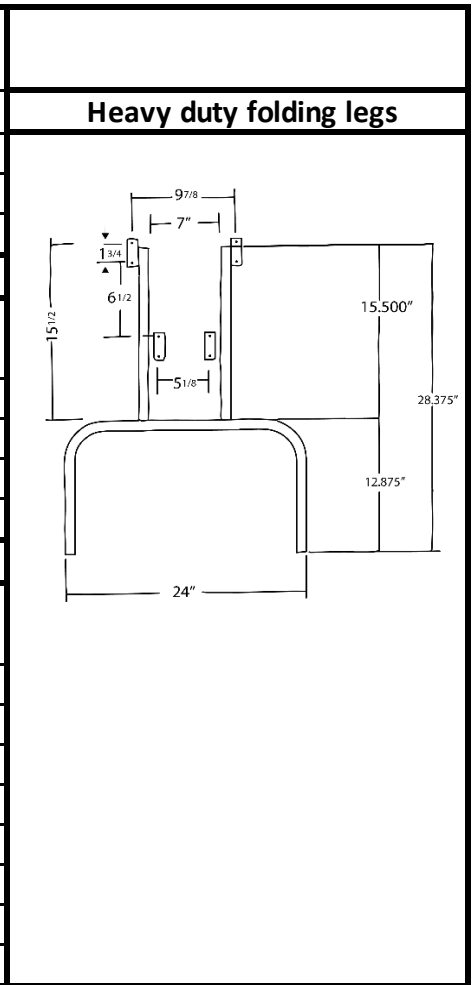

SQUARE 1" TABLETOPS 4 HAIRPIN FOLDING LEGS			
Style #	Table Top	4 Legs	List Price
Folding Hairpin Legs			
F24S28 1/2	24"x24"x1"	28 1/2"	$ 190.00
F30S28 1/2	30"x30"x1"	28 1/2"	$ 270.00

RECTANGLE 3/4" TABLETOPS 4 HEAVY DUTY FOLDING LEGS			
Style #	Table Top	4 Legs	List Price
Heavy Duty Folding Legs			
HDF24x36	24"x36"x3/4"	29"	$ 215.00
HDF24x60	24"x48"x3/4"	29"	$ 265.00

RECTANGLE 1" TABLETOPS 4 HEAVY DUTY FOLDING LEGS			
Style #	Table Top	4 Legs	List Price
Heavy Duty Folding Legs			
HDF24x36	24"x36"x1"	29"	$ 215.00
HDF24x60	24"x48"x1"	29"	$ 265.00

RECTANGLE 3/4" TABLETOPS 4 HEAVY DUTY FOLDING LEGS			
Style #	Table Top	4 Legs	List Price
Heavy Duty Folding Legs			
HDF30x40	30"x40"x3/4"	29"	$ 280.00
HDF30x48	30"x48"x3/4"	29"	$ 300.00
HDF30x60	30"x60"x3/4"	29"	$ 300.00
HDF36x36	36"x36"x3/4"	29"	$ 292.00
HDF36x48	36"x48"x3/4"	29"	$ 358.00
HDF48x48	48"x48"x3/4"	29"	$ 370.00

1" Tabletops - MDF ONLY
3/4" Tabletops - INDOOR/OUTDOOR MATERIAL
All Tabletops have Edgeband Finish
Printed and Cured UV Inks
Powder Coated Legs
Printed Tabletops Can be Sold Without Legs.