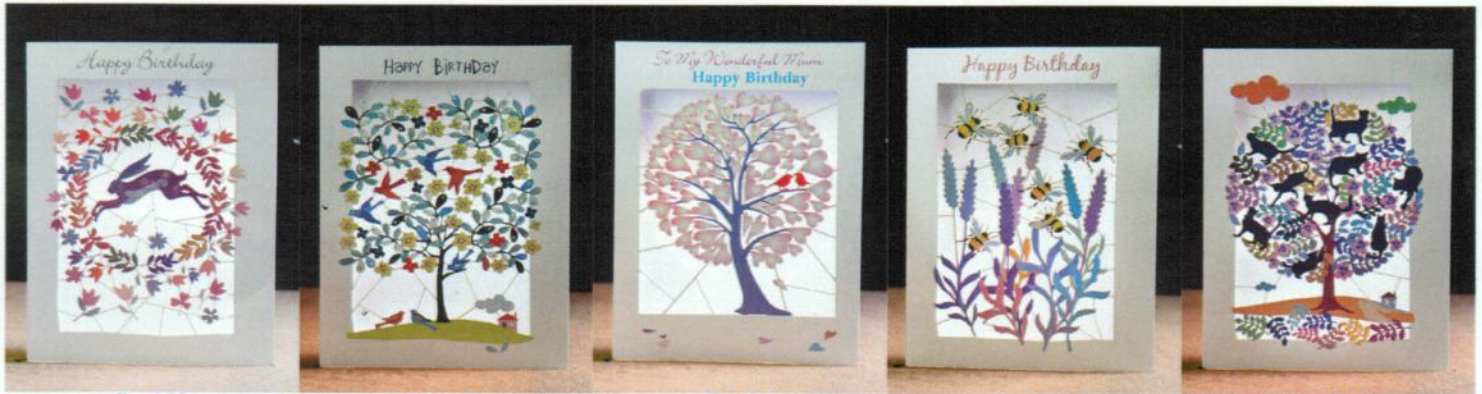

bx113

bx114

bx115

bx116

Card size: 5x7 inches
 Cello wrapped with white envelopes
 Finishing: Laser cut
 All cards blank inside
 Cards supplied in multiples of 6

Pm129
 Birthday

Pm114
 Birthday

Pm175
 To My Wonderful Mum-Happy Birthday