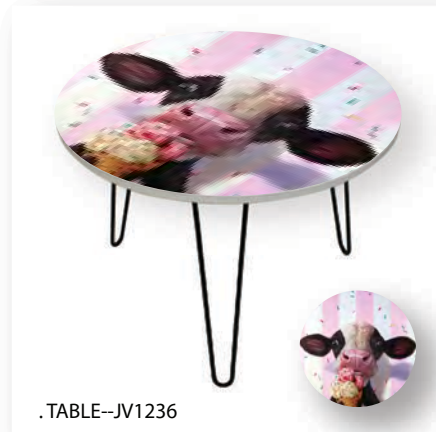

JUVENILE ROOM DECOR

Indoor & Outdoor Functional Decor

Art Accents

PRODUCT FEATURES:

- Custom-Designed Functional Accent Décor
- High Quality Textured Image Resolution
- High Density Laminate Table-Top with UV Cured Inks to Prevent Against Fading
- Weather-Resistant
- Powder-Coated Steel Hairpin Legs
- Variety of Beautiful Bright & Fresh Imagery
- Leg Height Options: 6", 16", 24" & 30"

CourtsideMarket[®] LLC

Perfect for any special occasion or everyday bliss!

Indoor & Outdoor Functional Decor

PRODUCT FEATURES:

- Custom-Designed Functional Accent Décor
- High Quality Textured Image Resolution
- High Density Laminate Table-Top with
- UV Cured Inks to Prevent Against Fading
- Weather-Resistant
- Powder-Coated Steel Hairpin Legs
- Variety of Beautiful Bright & Fresh Imagery
- Leg Height Options: 6", 16", 24" & 30"

Indoor & Outdoor Functional Decor

PRODUCT FEATURES:

- Custom-Designed Functional Accent Décor
- High Quality Textured Image Resolution
- High Density Laminate Table-Top with
- UV Cured Inks to Prevent Against Fading
- Weather-Resistant
- Powder-Coated Steel Hairpin Legs
- Variety of Beautiful Bright & Fresh Imagery
- Leg Height Options: 6", 16", 24" & 30"

Courtside Market[®] LLC

Perfect for any special occasion or everyday bliss!

Indoor & Outdoor Functional Decor

PRODUCT FEATURES:

- Custom-Designed Functional Accent Décor
- High Quality Textured Image Resolution
- High Density Laminate Table-Top with
- UV Cured Inks to Prevent Against Fading
- Weather-Resistant
- Powder-Coated Steel Hairpin Legs
- Variety of Beautiful Bright & Fresh Imagery
- Leg Height Options: 6", 16", 24" & 30"