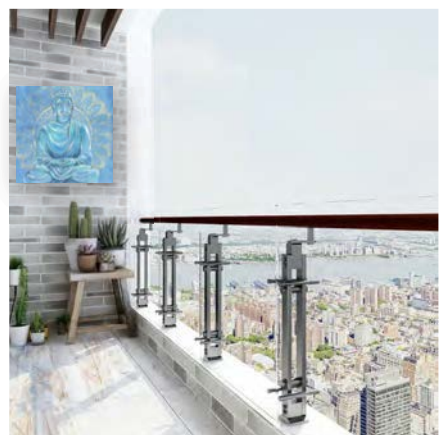

Indoor & Outdoor Functional Decor

PRODUCT FEATURES:

- Custom-Designed Functional Accent Décor
- High Quality Textured Image Resolution
- High Density Laminate Table-Top with
- UV Cured Inks to Prevent Against Fading
- Weather-Resistant
- Powder-Coated Steel Hairpin Legs
- Variety of Beautiful Bright & Fresh Imagery
- Leg Height Options: 6", 16", 24" & 30"