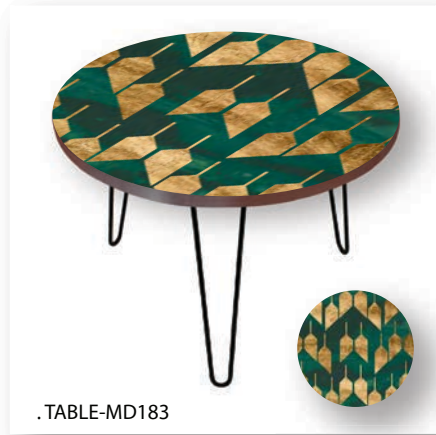

Indoor & Outdoor Functional Decor

PRODUCT FEATURES:

- Custom-Designed Functional Accent Décor
- High Quality Textured Image Resolution
- High Density Laminate Table-Top with
- UV Cured Inks to Prevent Against Fading
- Weather-Resistant
- Powder-Coated Steel Hairpin Legs
- Variety of Beautiful Bright & Fresh Imagery
- Leg Height Options: 6", 16", 24" & 30"