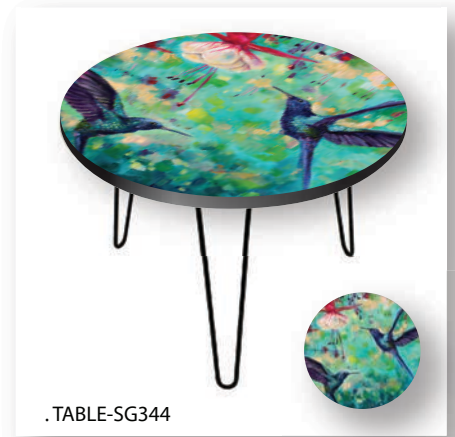

Indoor & Outdoor Functional Decor

PRODUCT FEATURES:

- Custom-Designed Functional Accent Décor
- High Quality Textured Image Resolution
- High Density Laminate Table-Top with
- UV Cured Inks to Prevent Against Fading
- Weather-Resistant
- Powder-Coated Steel Hairpin Legs
- Variety of Beautiful Bright & Fresh Imagery
- Leg Height Options: 6", 16", 24" & 30"