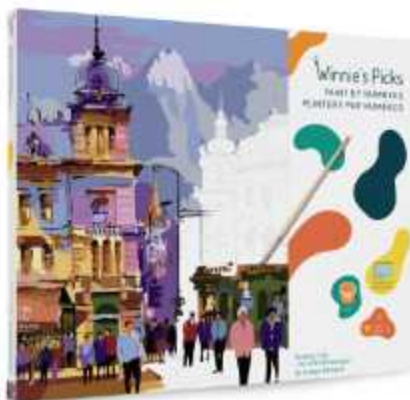

**Fantasy City,
by Surapol Pansanit**