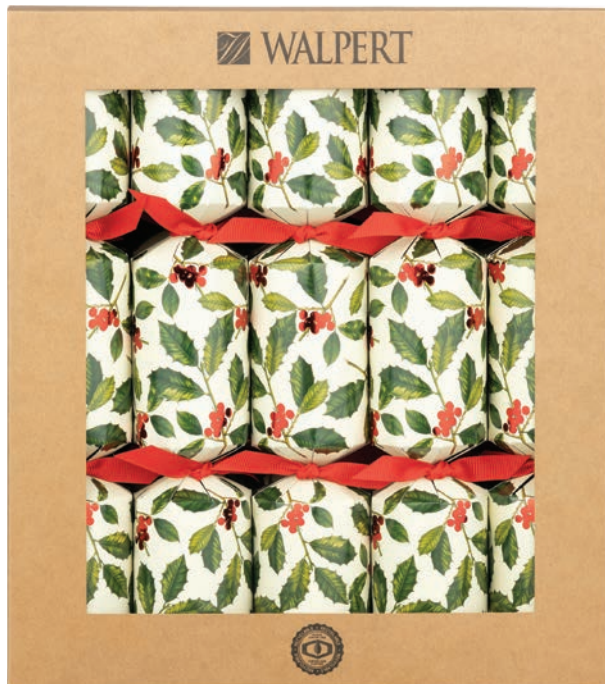

5154-03 Antique Holly Flourish **ECO**

ECO
Group 2024
Plastic Content Free

ECO *Group 2024*