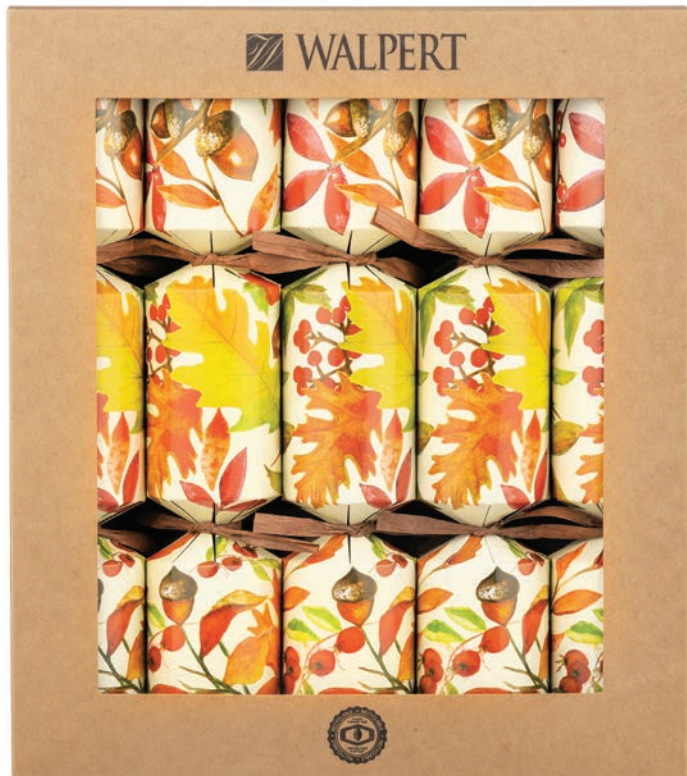

5154-05
Acorns & Leaves
ECO

Size	Qty/Box	Boxes/Case	Content
11"	10	12	ECO2