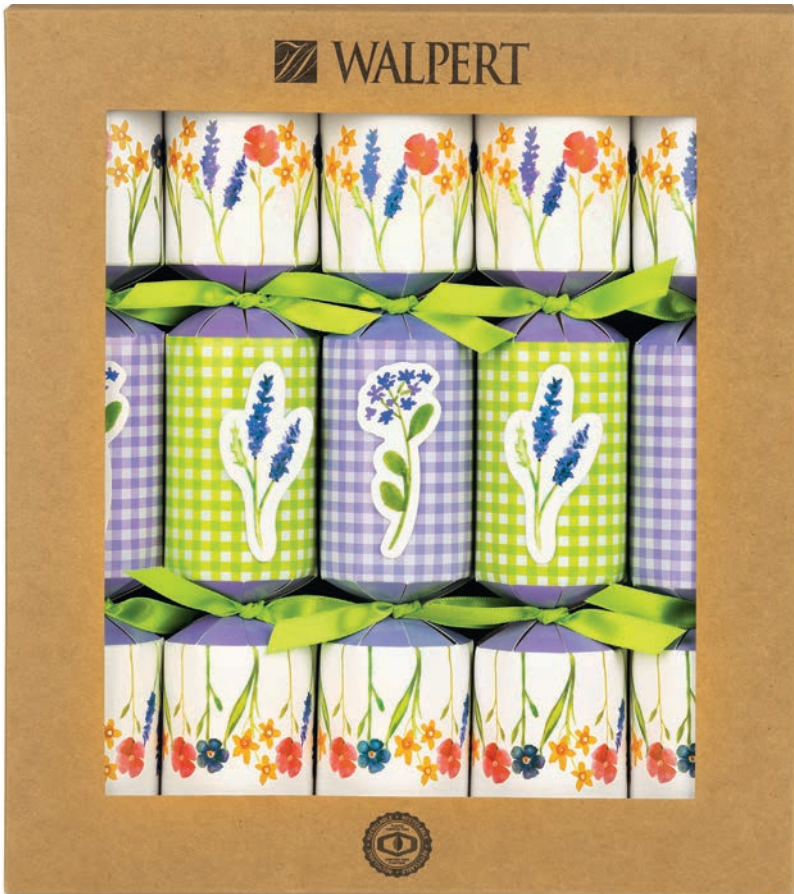

Size	Qty/Box	Boxes/Case	Content
11"	10	12	ECO2

5154-10 Pressed Wildflowers **ECO**

Seasonal and Spring Collection