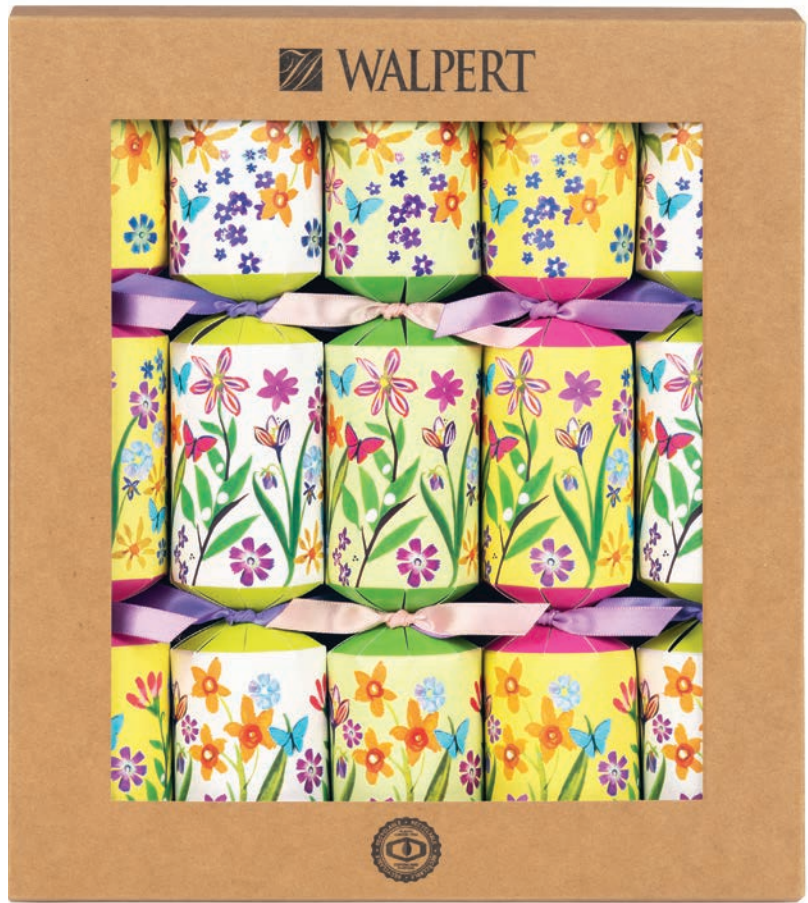

5154-12 Spring Flowers **ECO**