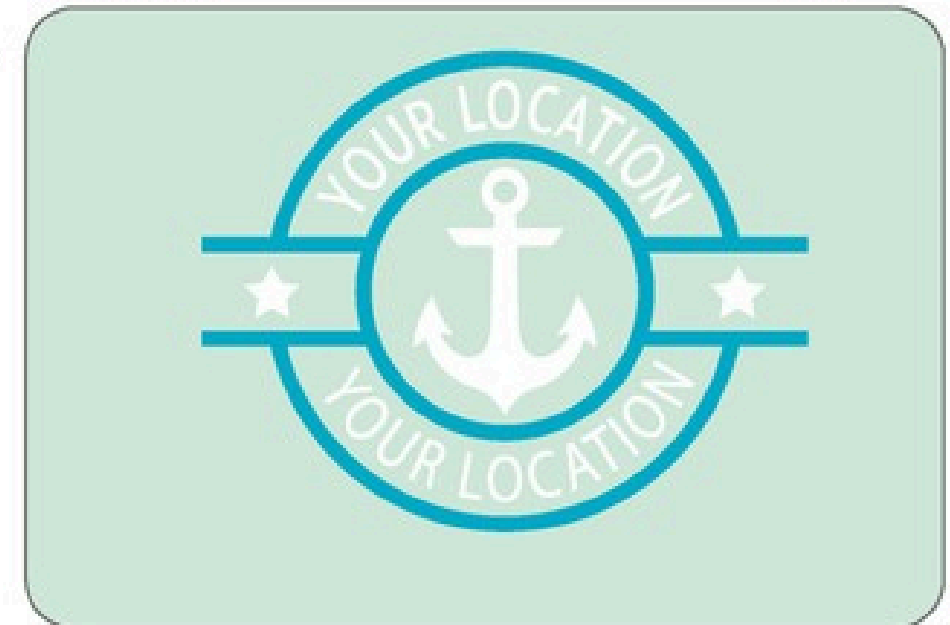

57611 EMB STAMP ANCHOR YOUR LOCATION

PROCESS: EMBROIDERY
 PLACEMENT: LEFT CHEST
 SIZE: 3.5" WIDE
 GARMENT: 5025
 ARTIST: CG

DUSTY ROSE

THREAD COLOR:
 1. WHITE
 2. TEAL 3125

LEFT CHEST

SAGE

THREAD COLOR:
 1. WHITE
 2. PINK 213