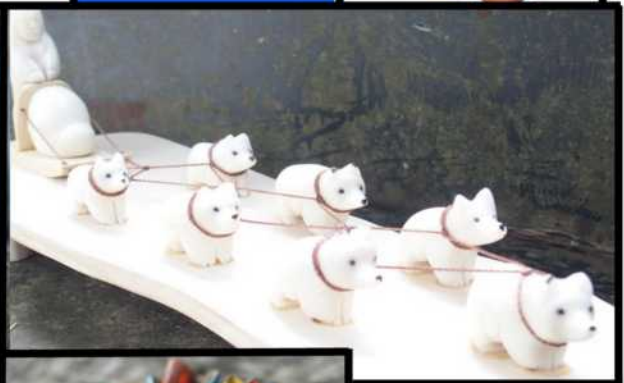

2020/2021 Catalogue

*"Protecting our Environment and Promoting Socially Conscious Products
Is our Number One Priority"*

www.pampeana.net - info@pampeana.net - 503-490-3537