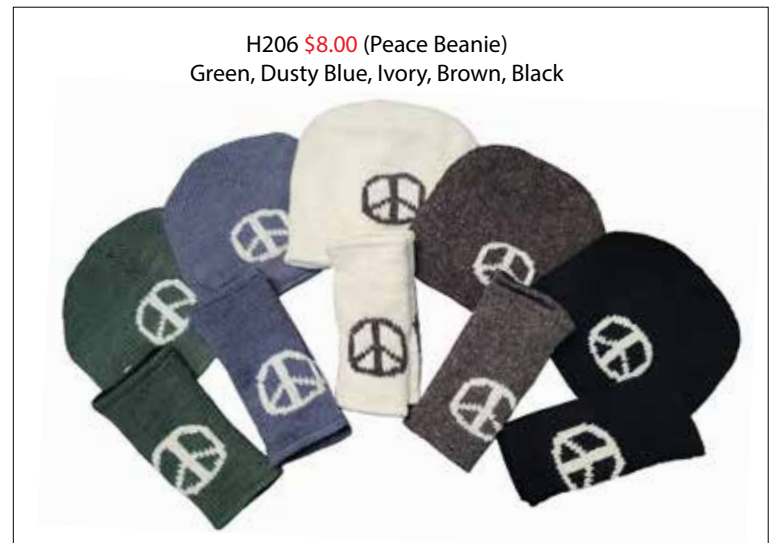

H206 $8.00 (Peace Beanie)
Green, Dusty Blue, Ivory, Brown, Black

G508 $8.00 (Peace Fingerless Gloves)
Green, Dusty Blue, Ivory, Brown, Black