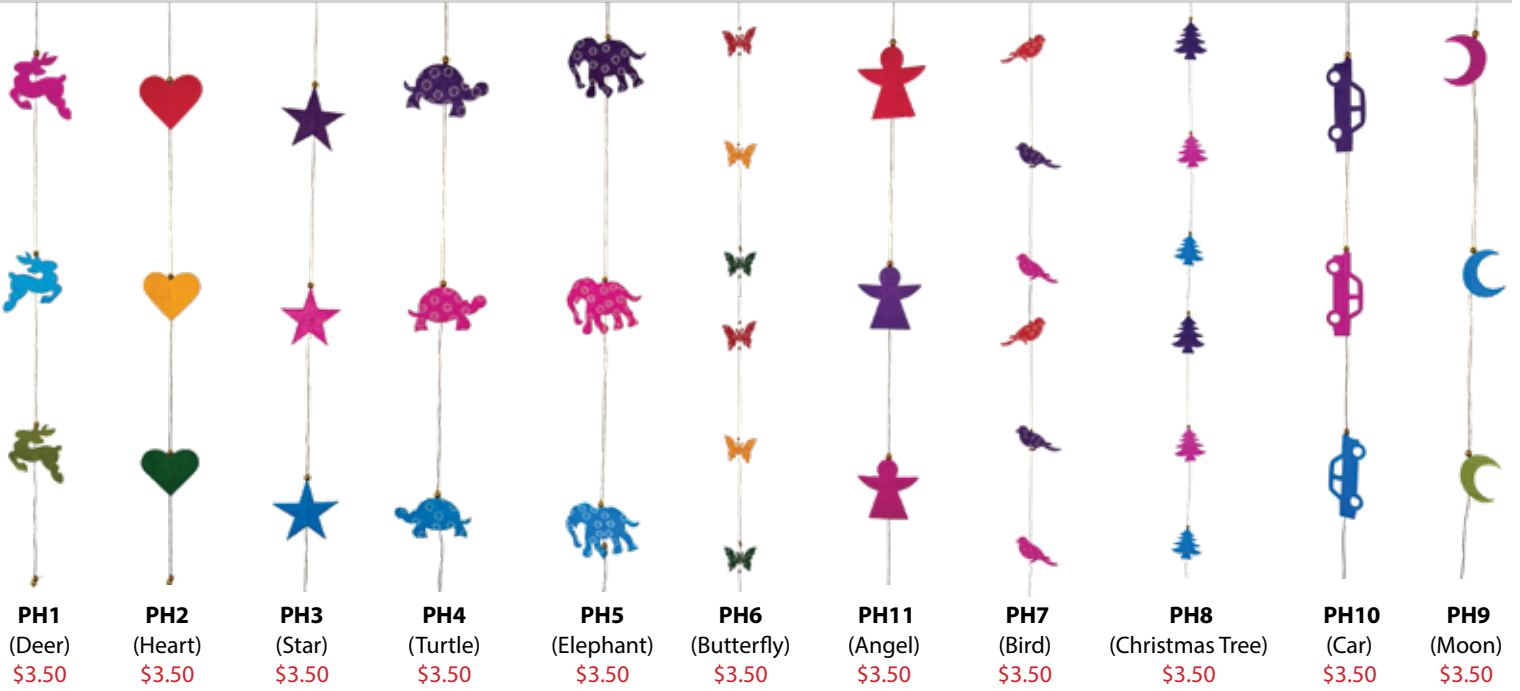

CB32 \$8.00
Mantra
"Om Mani Padme Hum"

CB33 \$8.00
Mantra
"Om Mani Padme Hum"

CB34 \$6.00
Copper Bracelet

CB23 \$10.00
Copper Brass Bracelet

JW19 \$8.00
Assorted Gemstones

CB35 \$7.00
Copper Bracelet

HANDMADE NEPALESE PAPER WALL HANGING DECOR

PH1
(Deer)
\$3.50

PH2
(Heart)
\$3.50

PH3
(Star)
\$3.50

PH4
(Turtle)
\$3.50

PH5
(Elephant)
\$3.50

PH6
(Butterfly)
\$3.50

PH11
(Angel)
\$3.50

PH7
(Bird)
\$3.50