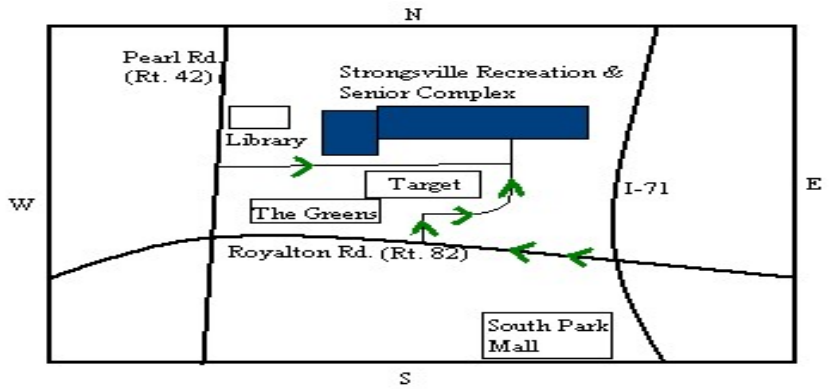

**The Strongsville Recreation
& Senior Complex**
 18100 Royalton Road
 Strongsville, Ohio 44136
 (440) 878-6000
 (located behind Target)

Directions and Map

I- 71 To the Strongsville Rt. 82 West Exit (Royalton Rd.)

Take Route 82 West approximately 1 mile to The Greens of Strongsville. Turn right into the Target drive. Follow signs to the Recreation Complex.

Hotels	Address	Phone / Fax	Web Address / Email
Holiday Inn Strongsville - close	15471 Royalton Road Strongsville, Ohio 44136	440-238-8800 1 877 863 4780	holidayinn.com
Super 8 -close	15385 Royalton Road Strongsville, Ohio 44136	440-238-0197	super8strongsvilleoh.com
Cleveland Airport Marriott	4277 W. 150th Street Cleveland, Ohio 44135	216-252-5333 / 440-252-9404	http://www.Marriotthotels.com
Courtyard by Marriott	7345 Engle Road Middleburg Heights, Ohio 44130	440-243-8785 / 440-243-8835	marriott.com
Hampton Inn and Suites	7074 Engle Road Middleburg Heights, Ohio 44130	440-234-0206 / 440-234-0208	www.hamptoninn.com