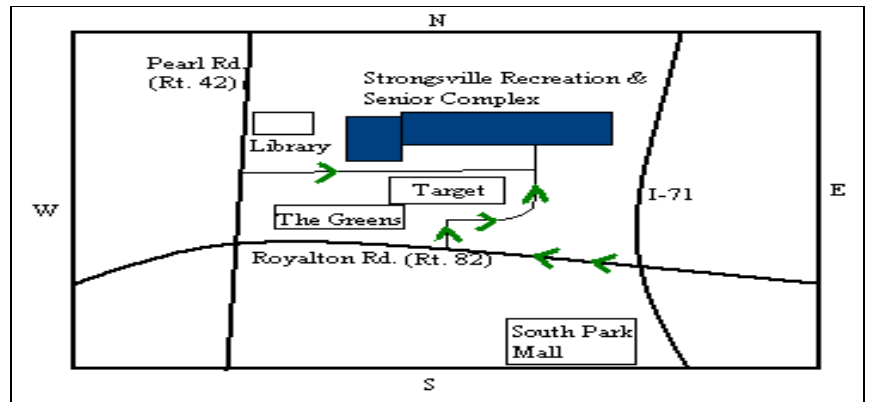

The Strongsville Recreation
& Senior Complex
18100 Royalton Road
Strongsville, Ohio 44136
(440) 878-6000
(located behind Target)

Directions and Map

I- 71 To the Strongsville Rt. 82 West Exit (Royalton Rd.)

Take Route 82 West approximately 1 mile to The Greens of Strongsville. Turn right into the Target drive. Follow signs to the Recreation Complex.