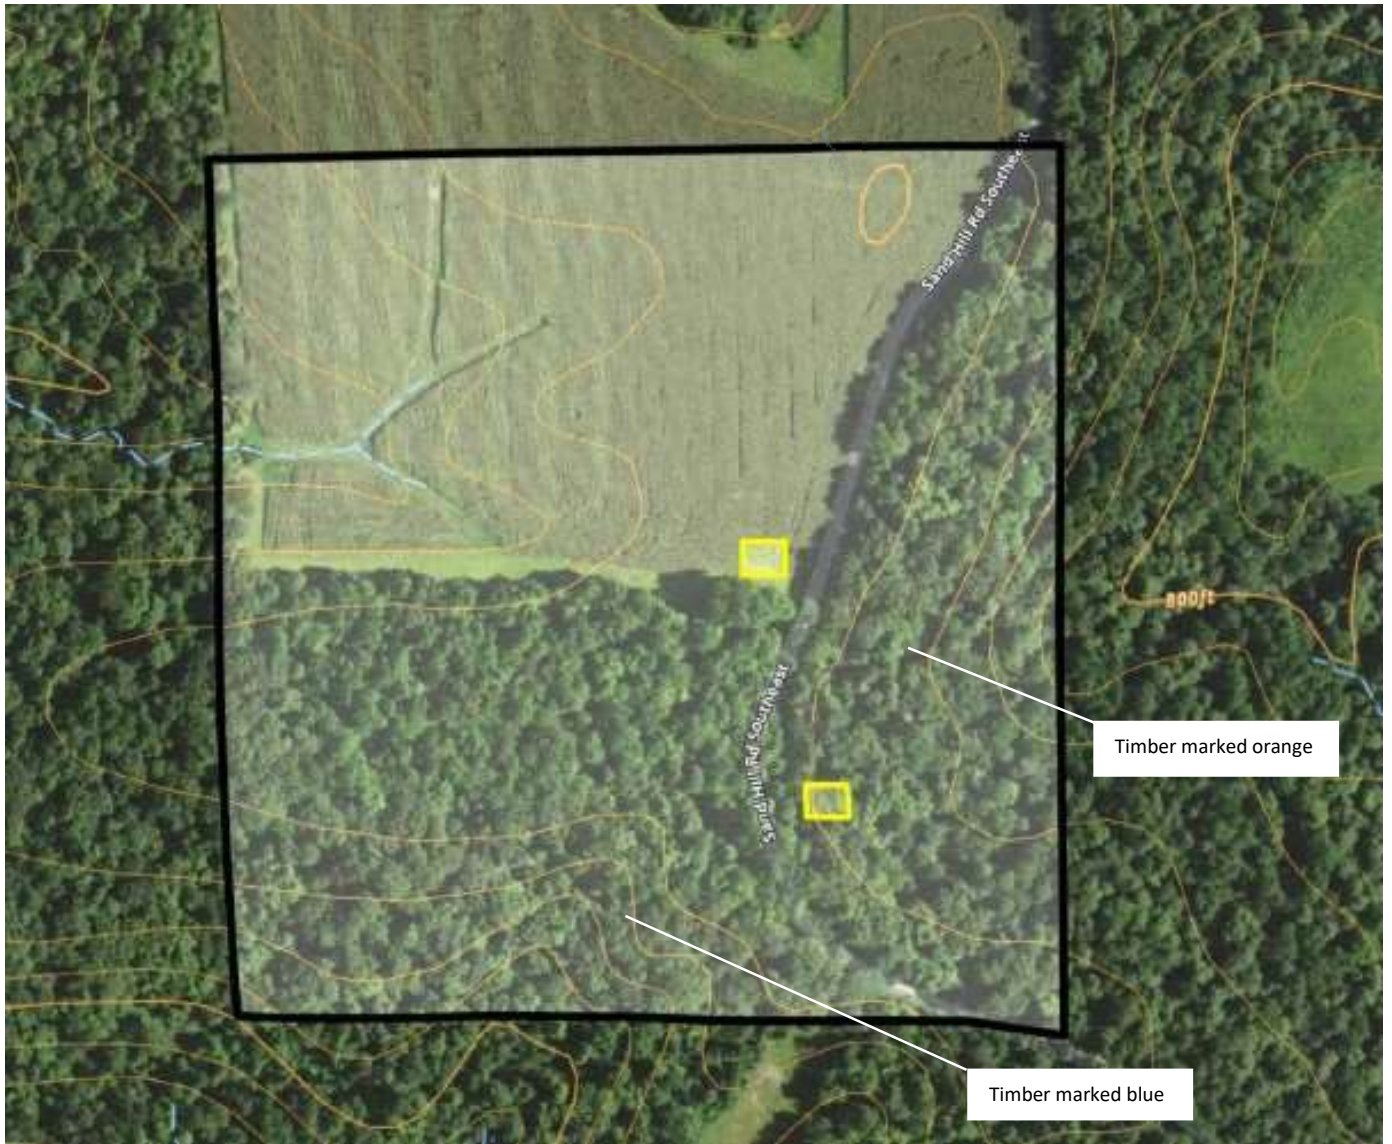

Huth Timber Map

Timber marked orange

Timber marked blue

85 yards

Key/Notes: The **black area** is the property boundary. The **yellow areas** mark the proposed loading areas. Call David Cox (502) 802-6021 if you have questions.