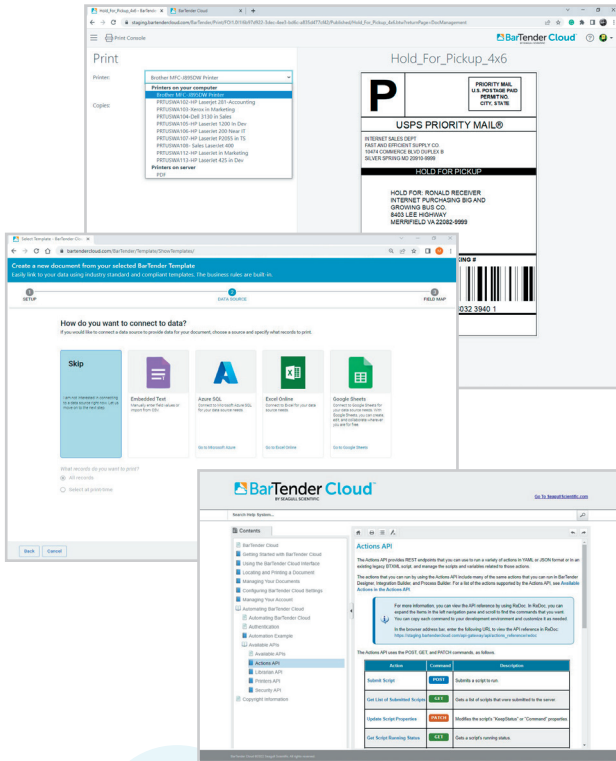

BarTender Cloud™

Simple. Easy. Powerful.

A simpler way to print, an easier way to manage

BarTender Cloud™ helps you standardize and control your label operations across your organization and throughout your external supplier ecosystems with greater ease and reduced IT costs – no IT hardware/software required.

Print and manage your labels efficiently

- ▶ Optimized, high performance printing from desktop and mobile devices – let us manage printer drivers

Design labels to your needs

- ▶ Choose your label from our Template Library or upload your own custom label design

Easily connect your data

- ▶ Easily connect your cloud label data for increased accuracy and traceability

Integrate to any business applications

- ▶ Seamlessly integrate with your ERP, WMS or MES system

Manage your security and systems

1

SELECT LABEL

2

CONNECT TO DATA

3

PRINT

Elevate all aspects of your labeling operations

WAREHOUSE