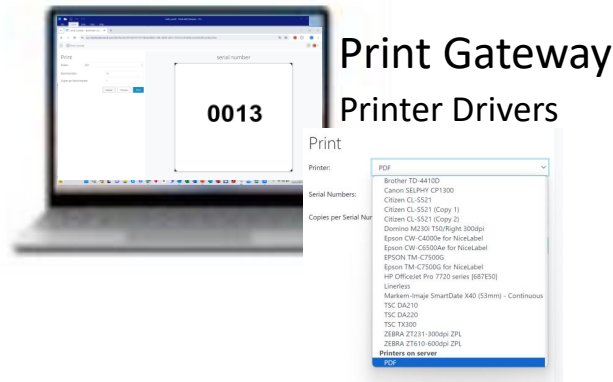

USB, LAN, WiFi, BT
Printers

Thermal Label Printers

Colour Label Printers

Mono/Colour Laser Printers

Windows OS
Server, Laptop, Tablet, PC

- Manage Users
- Designer Labels in Browser
- Print from Windows
- **Requires Print Gateway Installed on Windows Device to allow printing from other remote devices**