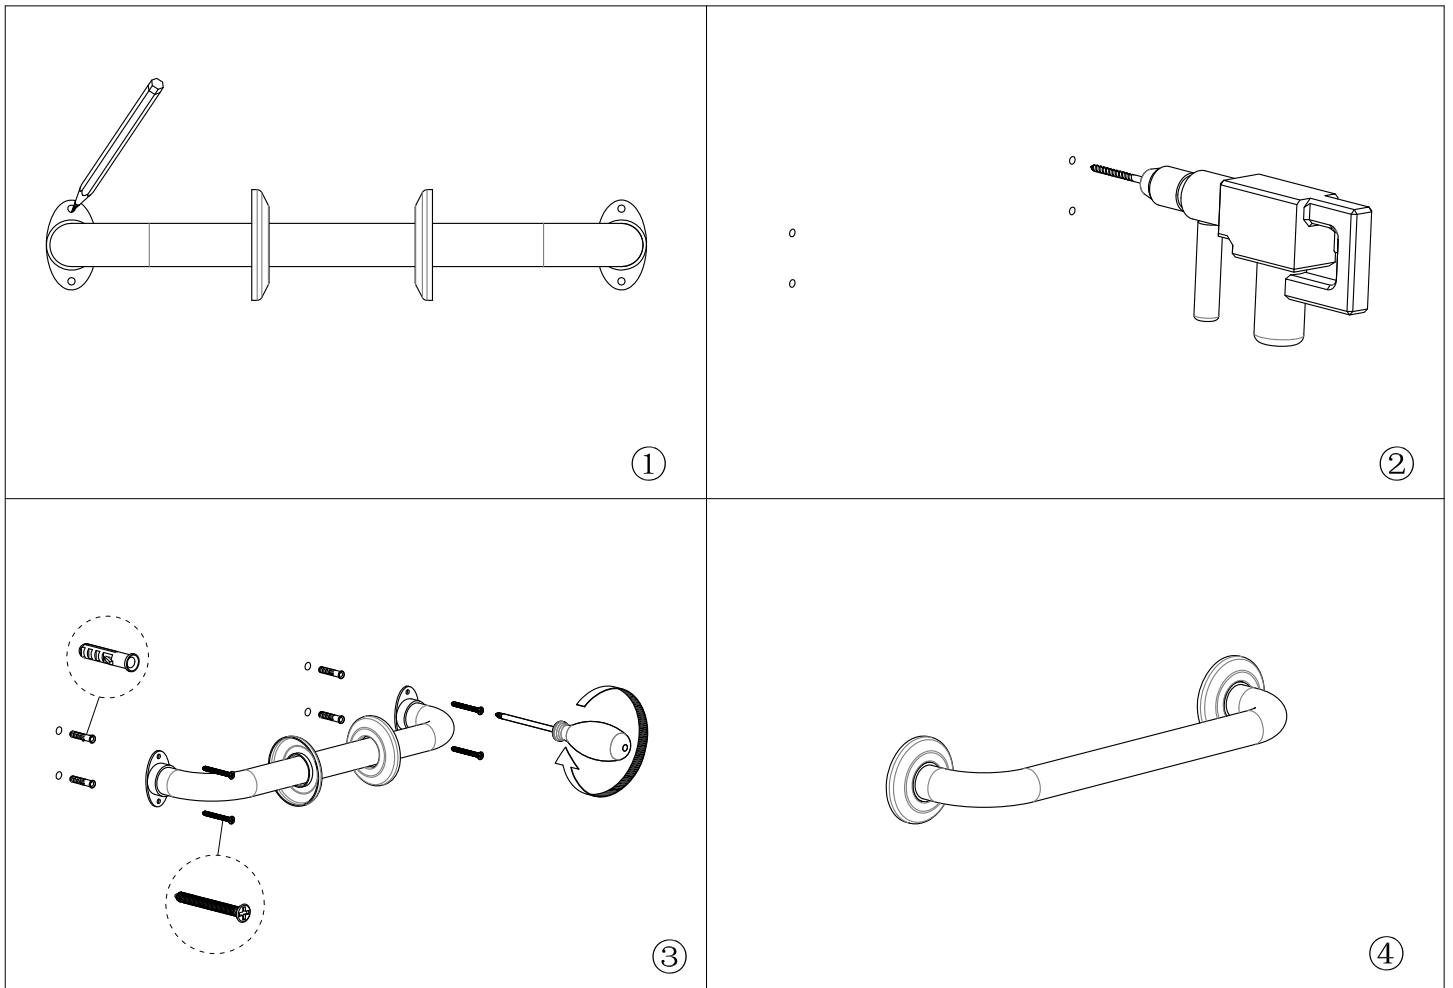

Assembly Instructions

VERONA Grab Bar 30CM

164104 CHROME

These instructions are for your safety. Please read through them before fitting the product & retain for future reference. Failure to follow them could cause injury and/or property damage.