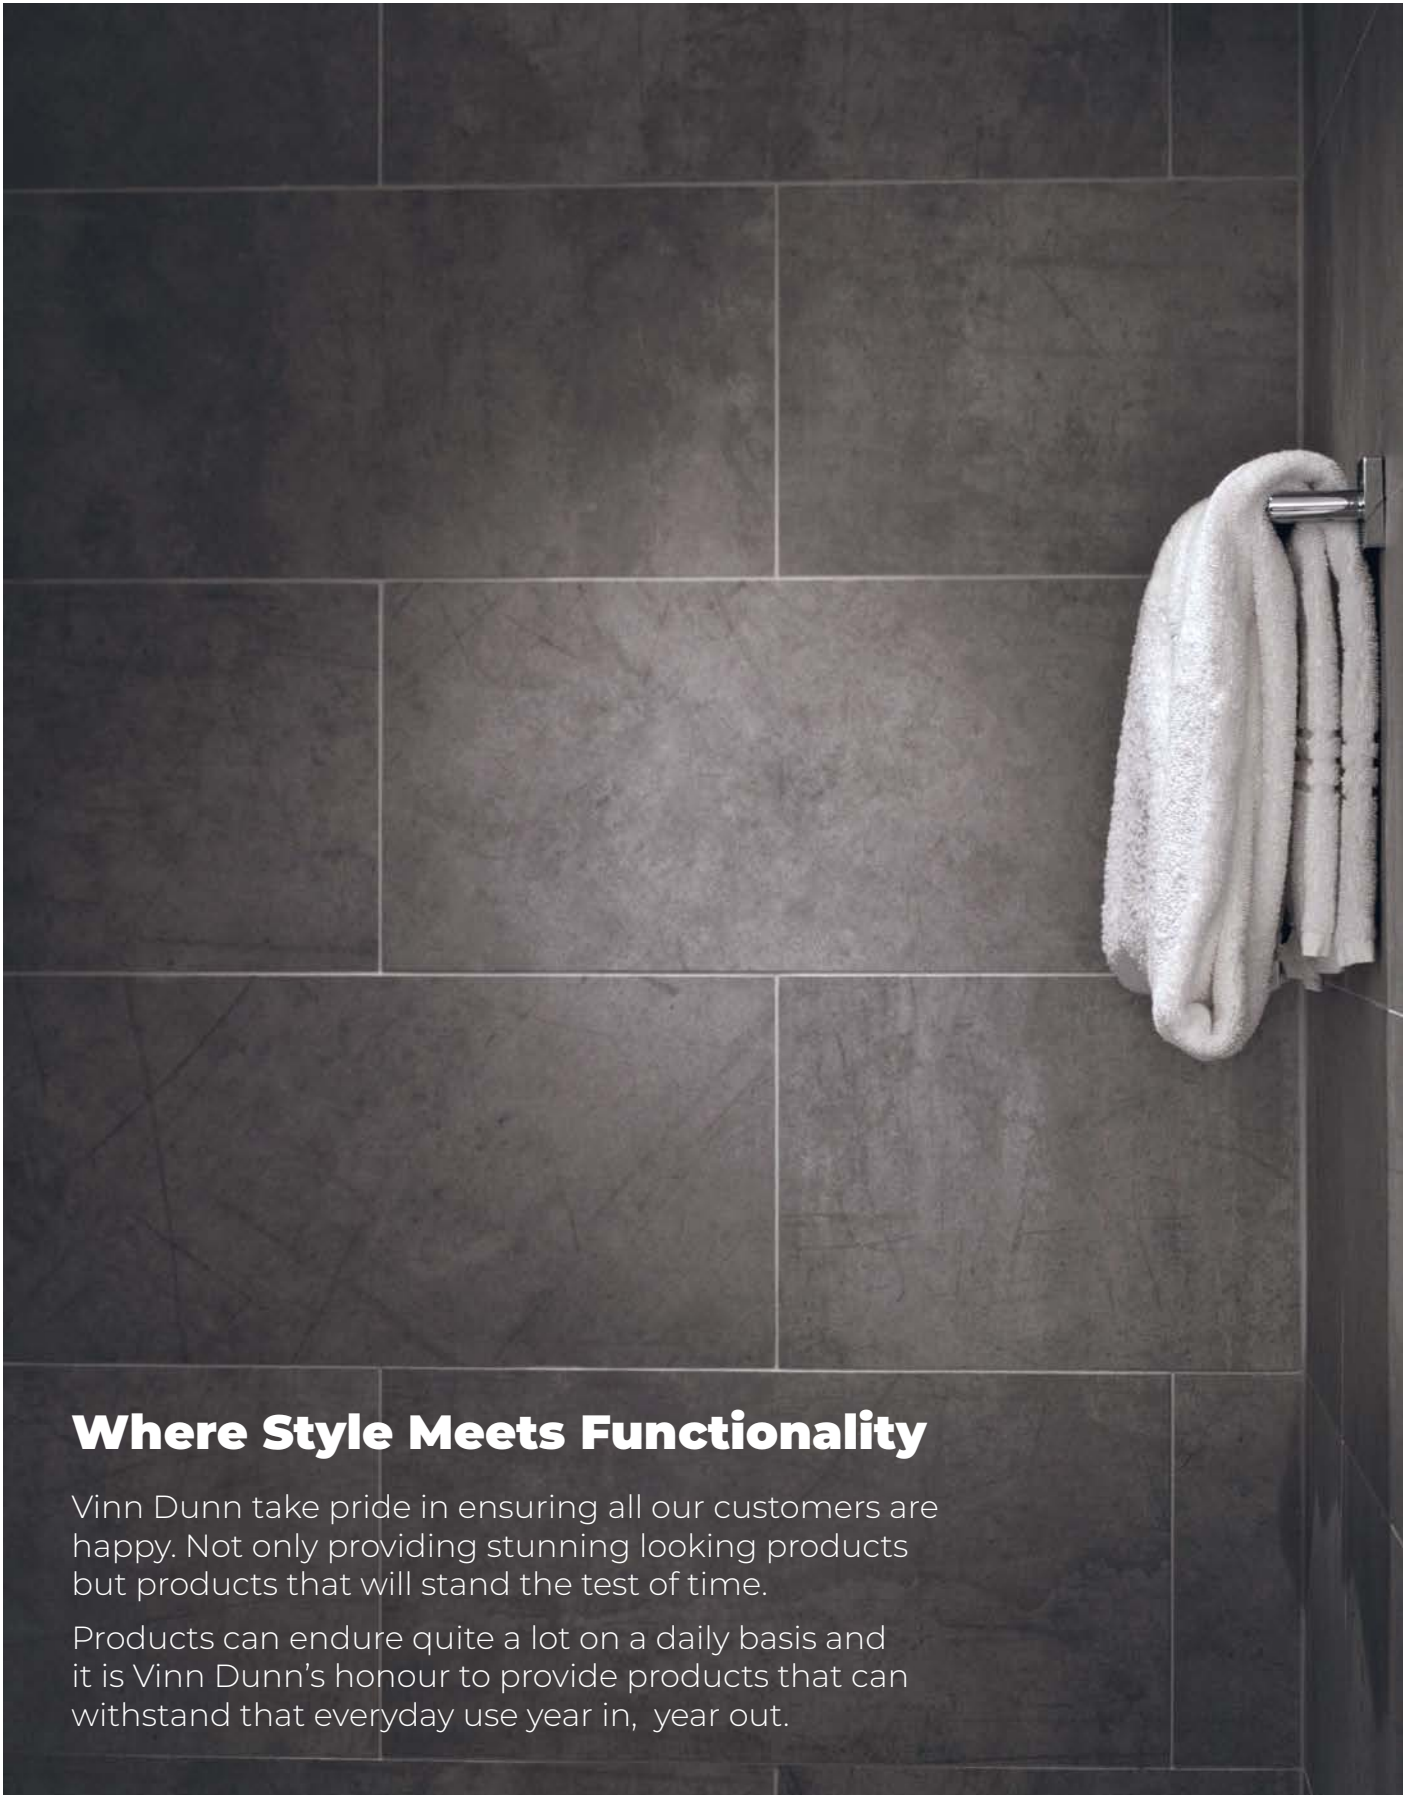

Where Style Meets Functionality

Vinn Dunn take pride in ensuring all our customers are happy. Not only providing stunning looking products but products that will stand the test of time.

Products can endure quite a lot on a daily basis and it is Vinn Dunn's honour to provide products that can withstand that everyday use year in, year out.