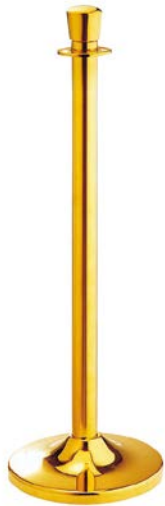

£15.99

234010

Barrier rope -BLACK/CHROME 1.5M

SIZE 3 W x 3 D x 160 H cm

£15.99

234011

Barrier Rope -BLACK/BRASS 1.5M

SIZE 3 W x 3 D x 160 H cm

£15.99

234012

Barrier Rope -BLUE/CHROME 1.5M

SIZE 3.5 W x 3.5 D x 150 H cm

£15.99

234083

Barrier Rope -BLUE/BRASS 1.5M

SIZE 3.5 W x 3.5 D x 150 H cm

£15.99

STANCHION & BARRIER ROPE

234004

Stanchion Crowntop BRASS

SIZE 32 W x 32 D x 99.5 H cm

£39.99

234007

Stanchion Crowntop BRUSHED