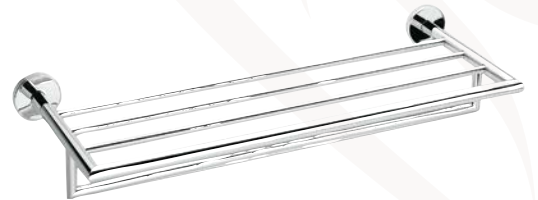

164103

VERONA Towel Rail Double

SIZE 30 cm (L)

£15.99

164123

Bonti Towel Bar Single 24 Inch

SIZE 66.2 W x 10 D x 5.56 H cm

£18.99

A bathroom should always be clean and tidy for any guest looking to freshen up after a long journey.

These towel racks act as another discreet storage method allowing your guests to enjoy their hotel experience.