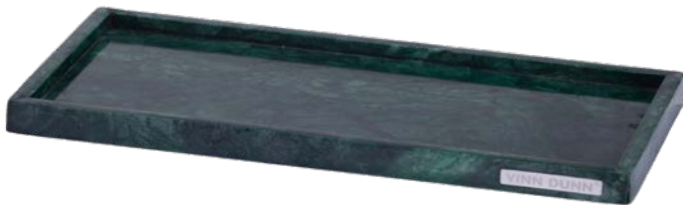

160347
RAINWOOD Amenity Tray
SIZE 30 W x 15.4 D x 2.8 H cm
£15.99