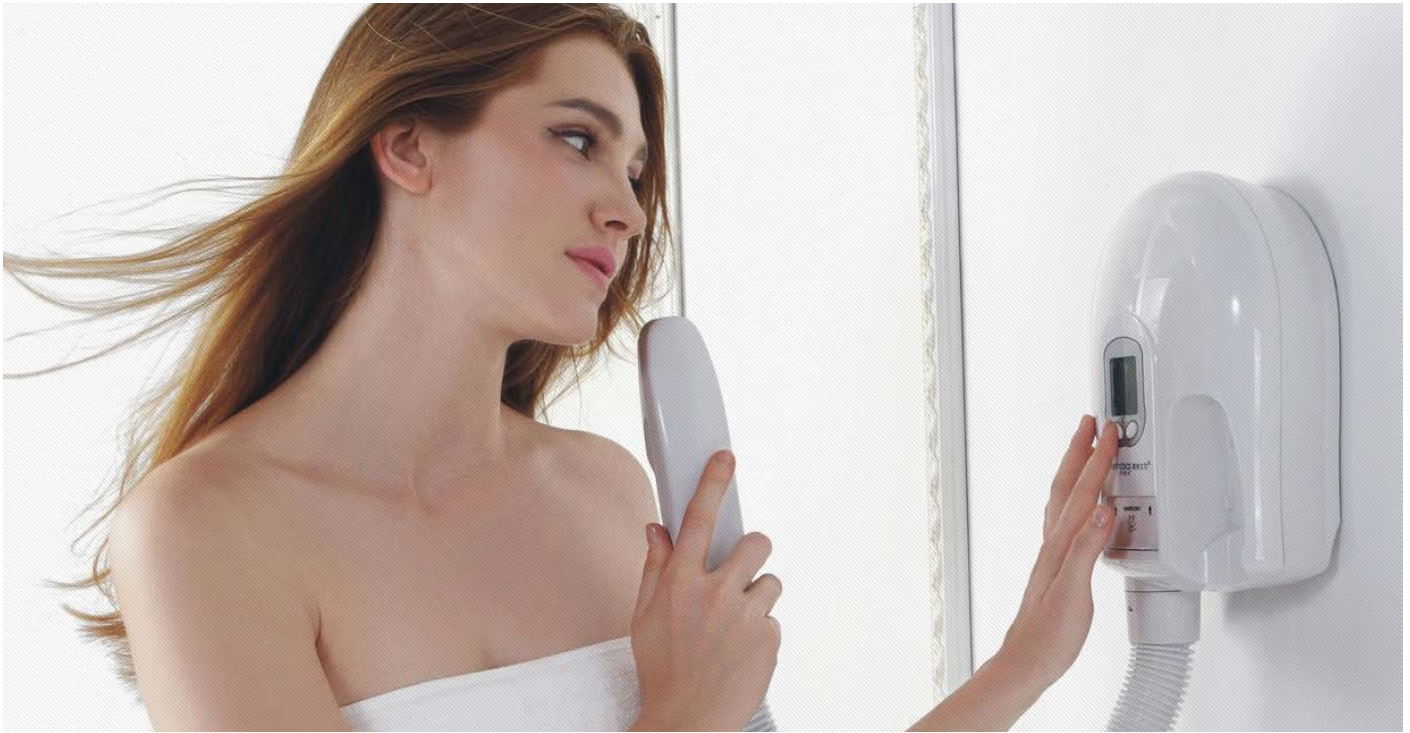

BATHROOM ELECTRONICS

Whether it is public or private, make sure your hotel bathrooms are fully equipped for all of your guests' electrical needs.

Hygienic and practical, our range of Hand and Hair Dryers will provide the convenience that your guests are looking for with their easy to use functionality and their stylish design.