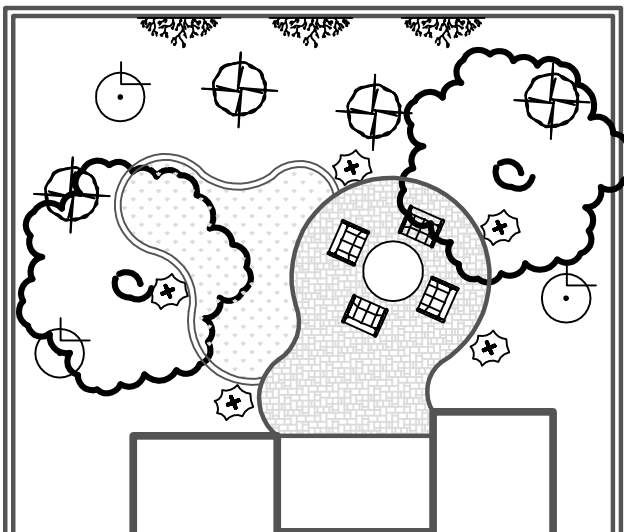

SAN TAN VALLEY LANDSCAPING, LLC
 O: 480-671-1077 | F: 480-671-5797
 WWW.STVLANDSCAPING.COM

* BACKYARD LANDSCAPE PACKAGES *

PACKAGE ~ LS-A1 @ \$2,165.00

INCLUDES:
 (2) 15 GALLON TREES W/ STAKES INCLUDED
 (10) 5 GALLON SHRUBS
 (5) 1 GALLON SHRUBS
 1/2" SCREENED GRANITE to MATCH FRONT YARD
 (UP TO 14 TONS)
 IRRIGATION SYSTEM CONNECTED TO FRONT

PACKAGE ~ LS-B2 @ \$4,250.00

INCLUDES:
 PACKAGE ~ LS-A1 &
 300 SQ. FT. CONCRETE PAVER PATIO
 1/2" SCREENED GRANITE to MATCH FRONT YARD
 (UP TO 14 TONS)

PACKAGE ~ LS-C3 @ \$5,600.00

INCLUDES:
 PACKAGE ~ LS-A1 & LS-B2
 180 SQ. FT. ARTIFICIAL TURF W/PAVER BORDER
 1/2" SCREENED GRANITE to MATCH FRONT YARD
 (UP TO 14 TONS)

PACKAGE ~ LS-D4 @ \$6,925.00

INCLUDES:
 PACKAGE ~ LS-A1 & LS-B2 & LS-C3
 300 SQ. FT. ARTIFICIAL TURF W/PAVER BORDER
 (1) 48" DIAMETER FIREPIT
 (3) 24" SURFACE SELECT BOULDERS
 1/2" SCREENED GRANITE to MATCH FRONT YARD
 (UP TO 14 TONS)