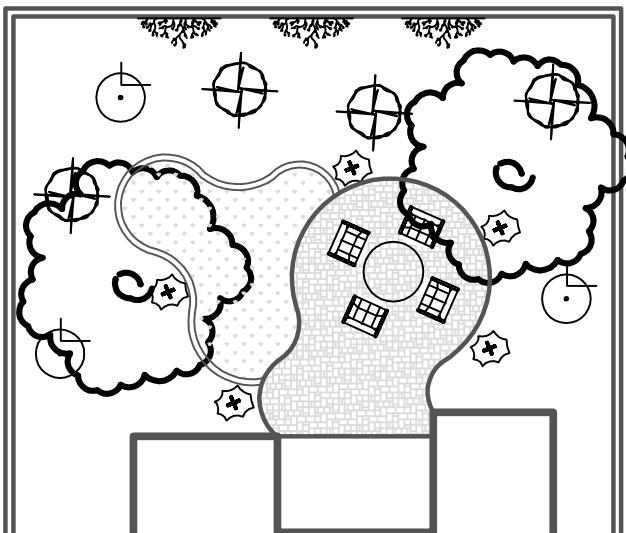

SAN TAN VALLEY LANDSCAPING, LLC
 O: 480-671-1077 | F: 480-671-5797
 WWW.STVLANDSCAPING.COM

BACKYARD LANDSCAPE PACKAGES

STANDARD PACKAGE @ \$2,460.00

INCLUDES:

- (2) 15 GALLON TREES W/ STAKES INCLUDED
- (10) 5 GALLON SHRUBS
- (5) 1 GALLON SHRUBS
- 1/2" SCREENED GRANITE TO MATCH FRONT YARD (UP TO 14 TONS)

IRRIGATION SYSTEM CONNECTED TO FRONT

PATIO PACKAGE @ \$4,560.00

INCLUDES:

- STANDARD PACKAGE
- 300 SQ. FT. CONCRETE PAVER PATIO

PATIO & TURF PACKAGE @ \$6,360.00

INCLUDES:

- STANDARD PACKAGE
- 300 SQ. FT. CONCRETE PAVER PATIO
- 225 SQ. FT. ARTIFICIAL TURF W/PAVER BORDER

DELUXE PACKAGE @ \$7,960.00

INCLUDES:

- STANDARD PACKAGE
- 300 SQ. FT. CONCRETE PAVER PATIO
- 300 SQ. FT. ARTIFICIAL TURF W/PAVER BORDER
- (1) 48" SQUARE FIREPIT W/TRAV.CAP STUCCO & PAINT