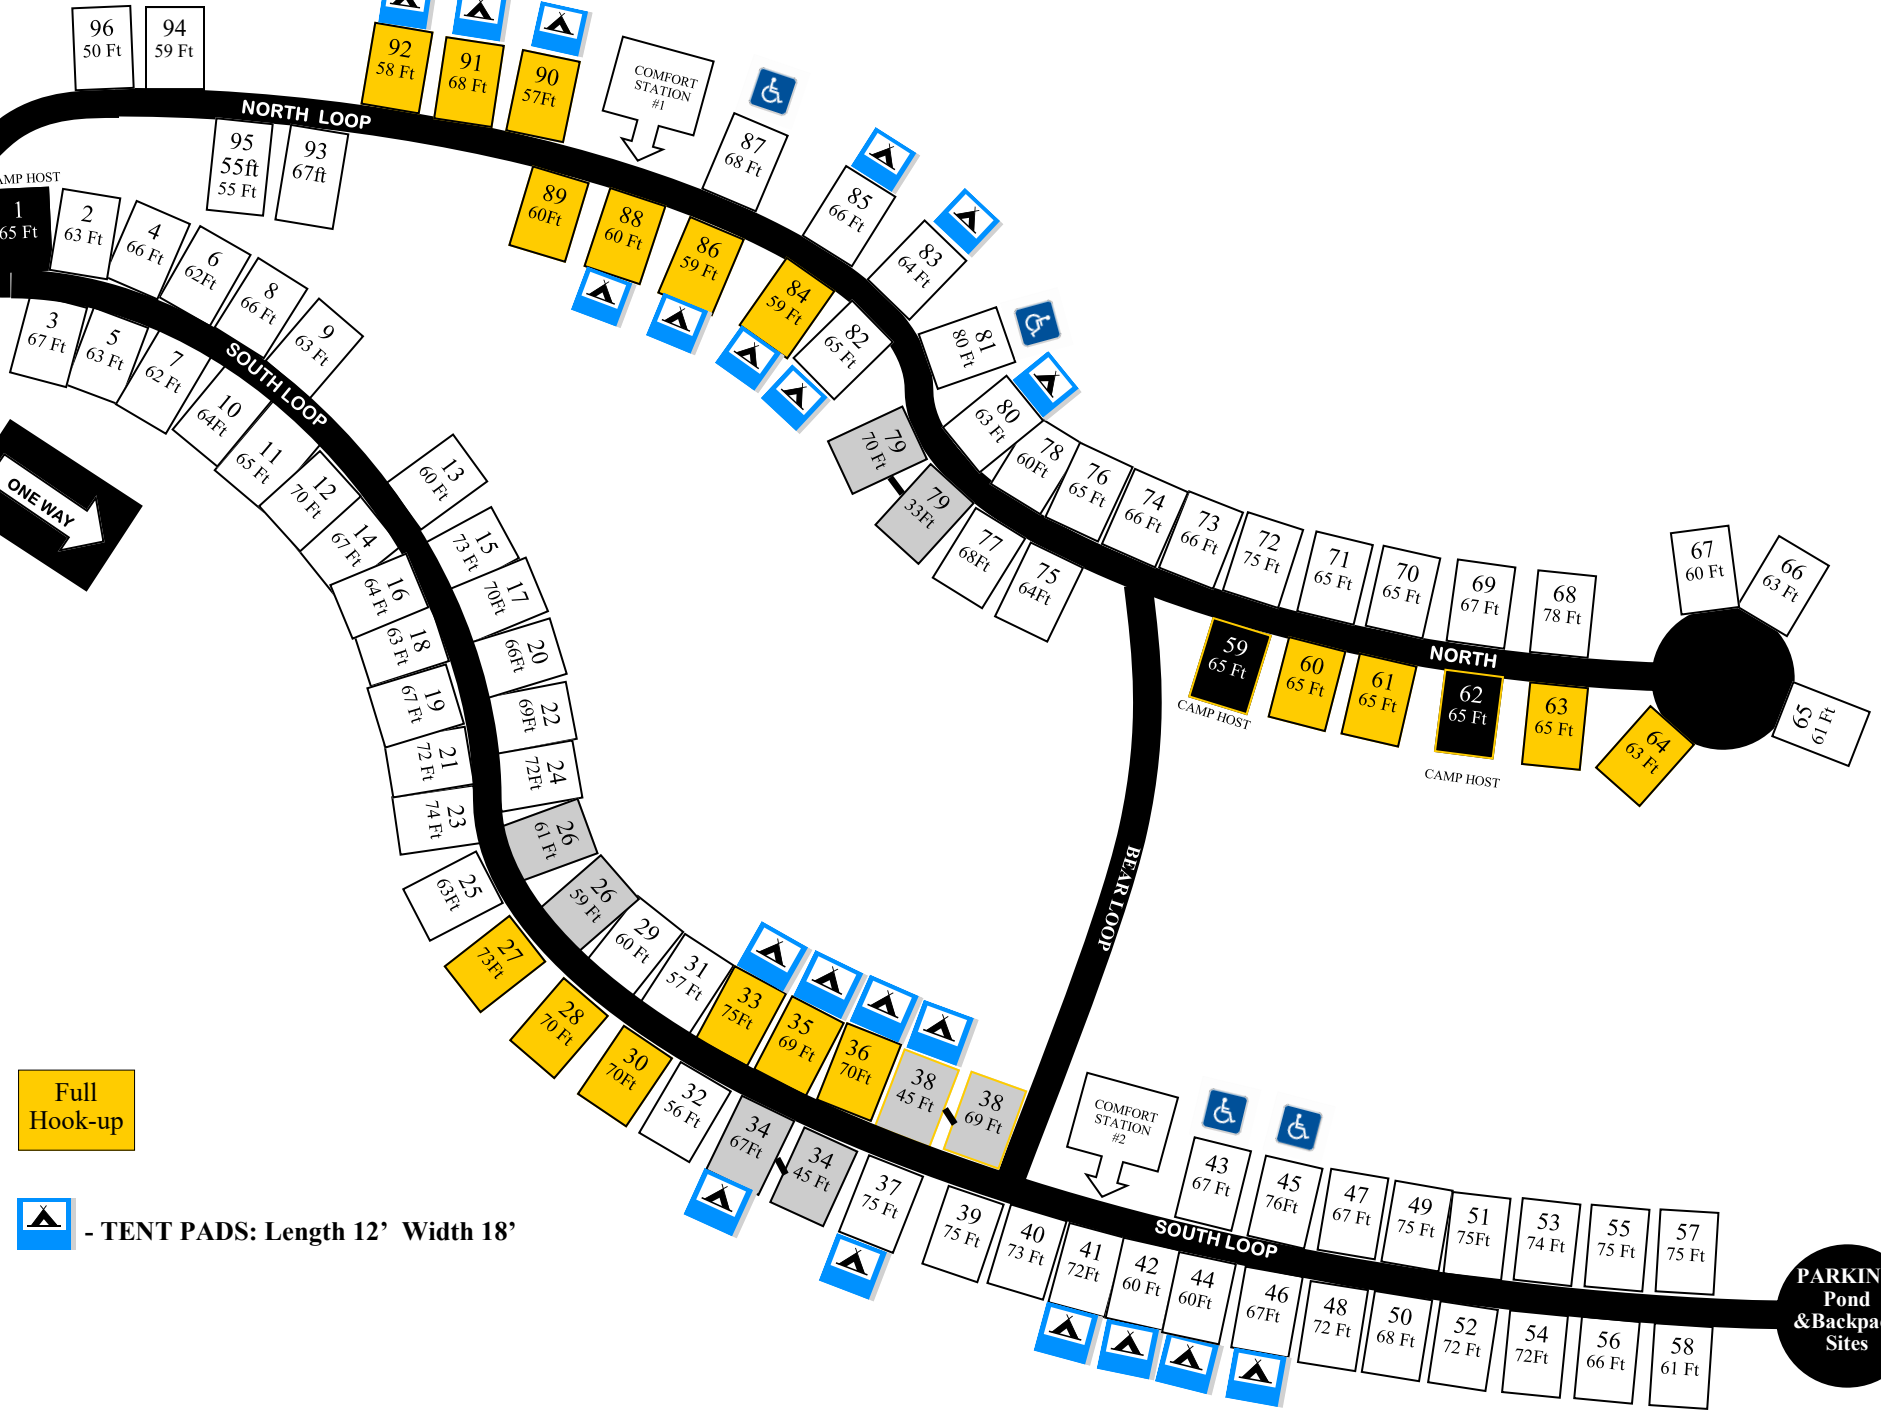

Palmetto Island State Park CAMPGROUND MAP

Full Hook-up

- TENT PADS: Length 12' Width 18'

PARKING Pond & Backpack Sites