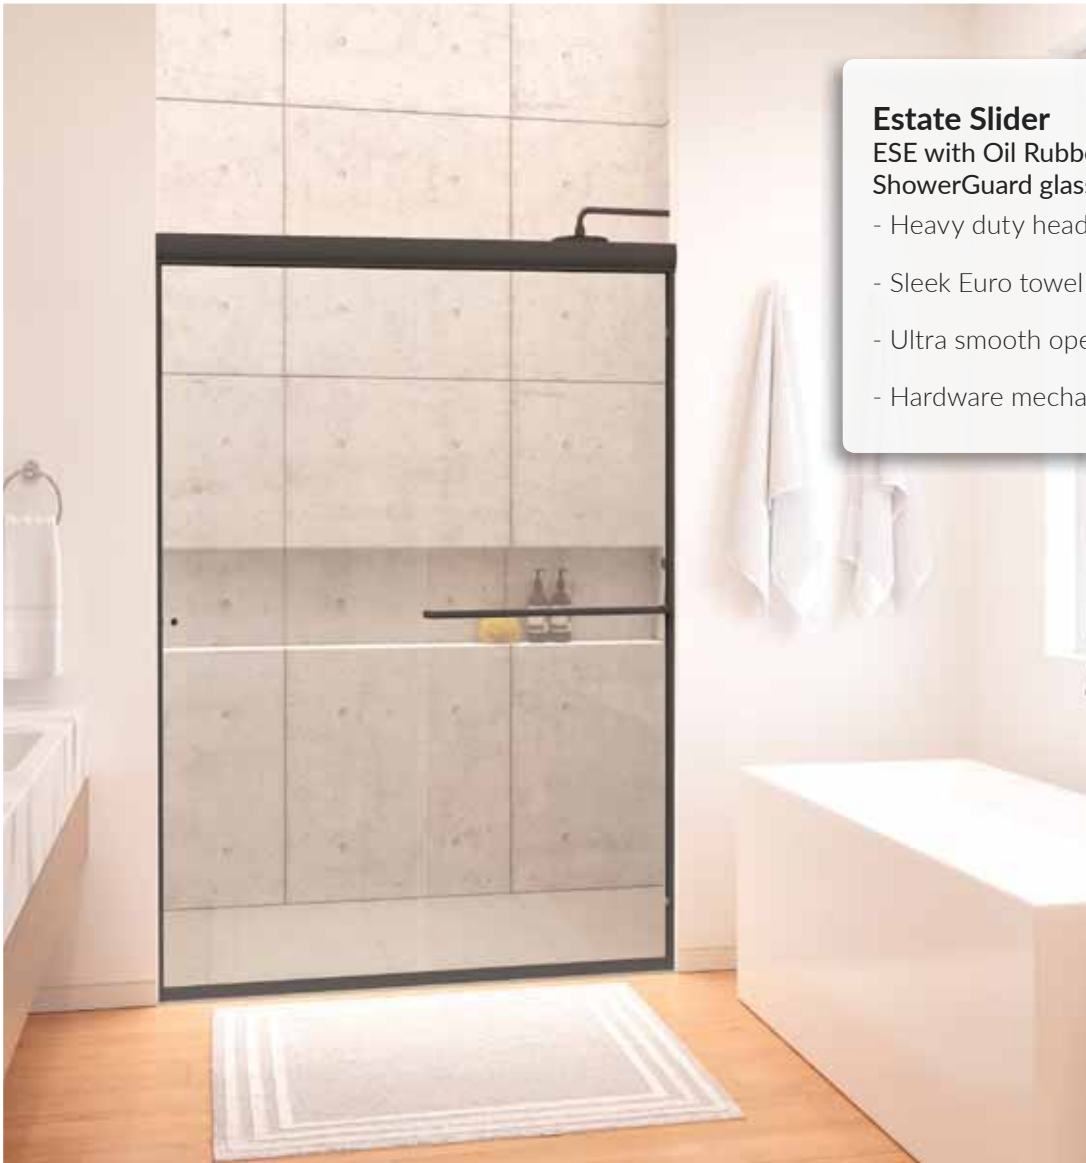

Estate Slider

ESE with Oil Rubbed Bronze finish and optional ShowerGuard glass

- Heavy duty header Euro system supports 3/8" glass
- Sleek Euro towel bar
- Ultra smooth operation
- Hardware mechanically secured