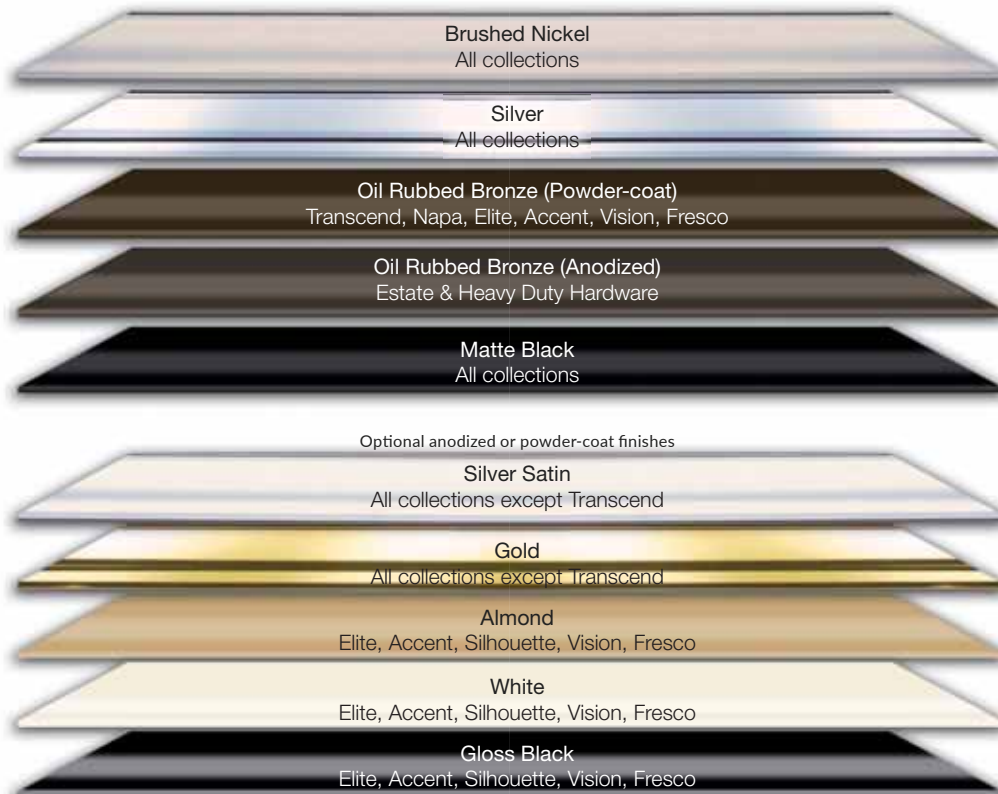

Hardware Finish Options

Standard electro-plate or powder-coat finishes