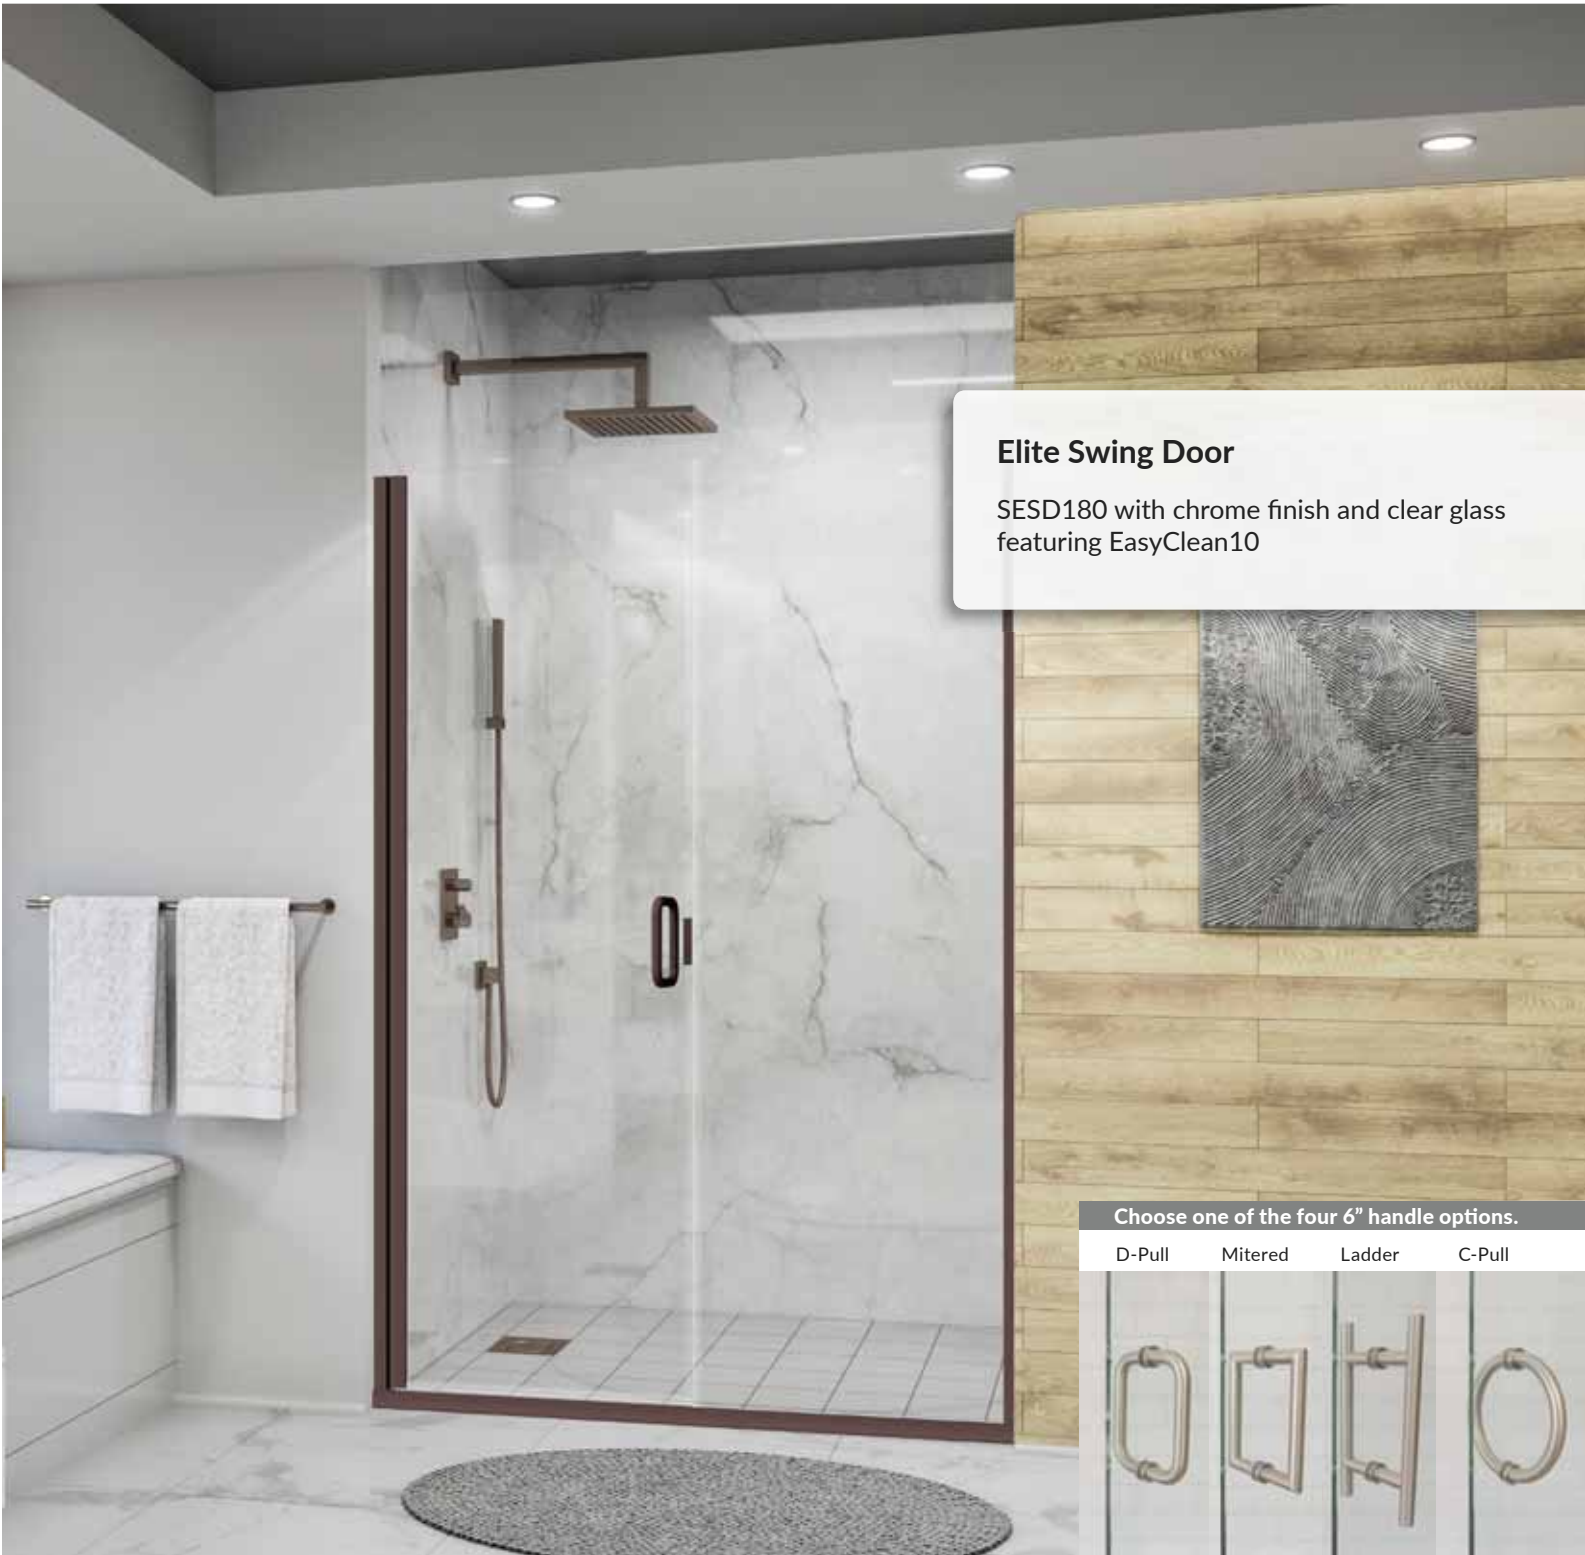

### Hardware Finish Options

Oil Rubbed Bronze (ORB)

Brushed Nickel (BNK)

Silver Chrome (SIL)

Matte Black (MBL)

Many other options available

**Elite Swing Door**  
SESD180 with chrome finish and clear glass featuring EasyClean10