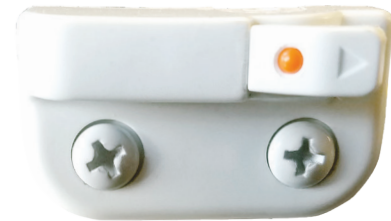

AMERICANS WITH DISABILITIES ACT

The Coeur d'Alene Window Company makes windows that are ADA accessible. We offer compliant single-hung locks and custom hardware location for sliding windows. Hardware must be located within 48" of the finished floor surface. Please note your need for ADA compliant hardware when necessary.

WOCD LOCKS

Factory-installed window opening control devices (WOCD) from The Coeur d'Alene Window Company are designed to meet the ASTM F2090-10 standard intended to help prevent accidental falls from windows by children five years of age and younger. A WOCD limits the sash opening to less than 4 inches, unless it is deliberately disengaged.