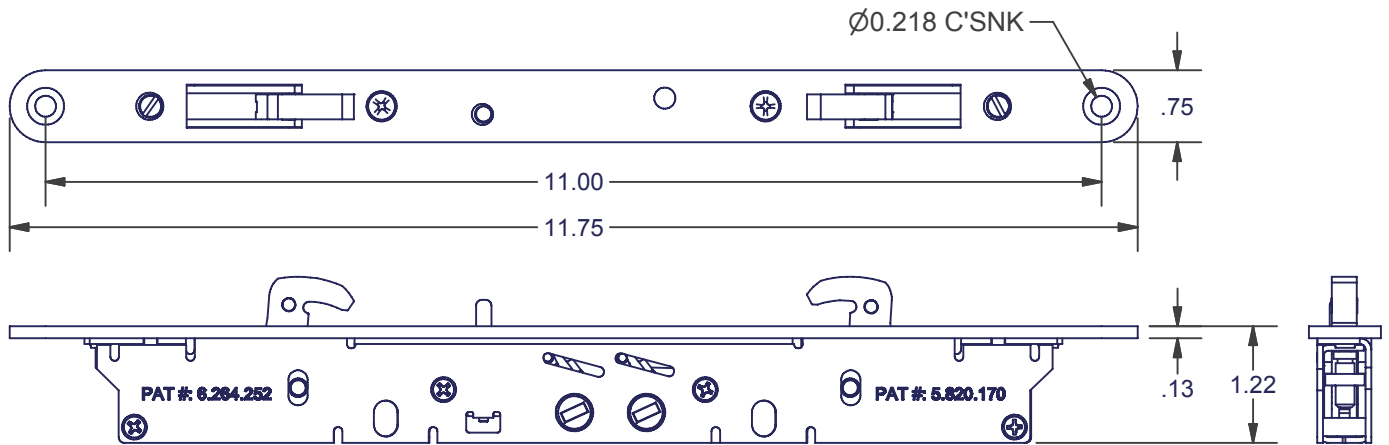

SLIDING DOOR LOCKS

2817 SERIES

GEMINI II MULTI POINT
BOX QTY: 25

LOCK & INSTALLATION SCREWS	
MATERIAL	ITEM #
STEEL	ADH-3006-00
STAINLESS STEEL	ADH-3006-84

LOCK ONLY	
MATERIAL	ITEM #
STEEL	2817-00
STAINLESS STEEL	2817-84

2817 SERIES = 2777 LOCK + 2450 PLATE
- SEE 2777 LOCK FOR DIMENSIONS AND FEATURES

DIMENSIONS ARE FOR REFERENCE ONLY AND ARE IN INCHES UNLESS OTHERWISE NOTED.
CONTACT OUR ENGINEERING DEPARTMENT WITH SPECIFIC APPLICATION QUESTIONS OR REQUIREMENTS.
NOT ALL COMBINATIONS LISTED ARE CURRENTLY STOCKED, EXTRA LEAD TIME MAY BE REQUIRED.