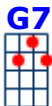

Mack The Knife

key:C, artist:Louis Armstrong writer:Kurt Weill, Bertolt Brecht, Bobby Darin

NC **C6** **Dm**
 Well, the shark has pretty teeth dear

G7 **C6**
 and he keeps them pearly-white

Am **Dm**
 Just a jack-knife has old Mac Heath dear

G7 **C6**
 so there's never a trace of red

NC **C6** **Dm**
 Sunday morning, on the sidewalk,

G7 **C6**
 lies a body oozing life

Am

Dm

And someone's creeping, round the corner.

Could that someone be Mack the Knife?

NC

Well, the shark has pretty teeth dear

and he keeps them pearly white

Just a jack-knife has old Mac Heath dear

and he keeps it out of sight

NC

From a tug boat on the river

a ce-ment bag's dropping down