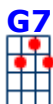

Mack The Knife

key:C, artist:Louis Armstrong writer:Kurt Weill, Bertolt Brecht, Bobby Darin

NC **C6** **Dm**
 Well, the shark has pretty teeth dear

G7 **C6**
 and he keeps them pearly-white

Am **Dm**
 Just a jack-knife has old Mac Heath dear

The ce-ment's just for the weight, dear.

I bet you Macky is back in town

NC

Louis Miller dis-appeared, dear,

after drawing all his cash

And old Mac  Heath spends like a  sailor,
 did our  boy do something  rash?