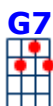

Mack The Knife

key:C, artist:Louis Armstrong writer:Kurt Weill, Bertolt Brecht, Bobby Darin

NC **C6** **Dm**
 Well, the shark has pretty teeth dear

G7 **C6**
 and he keeps them pearly-white

Am **Dm**
 Just a jack-knife has old Mac Heath dear

G7 **C6**
 so there's never a trace of red

NC **C6** **Dm**
 Sunday morning, on the sidewalk,

G7 **C6**
 lies a body oozing life

Am

Dm

And someone's creeping, round the corner.

Could that someone be Mack the Knife?

NC

Well, the shark has pretty teeth dear

and he keeps them pearly white

Just a jack-knife has old Mac Heath dear

and he keeps it out of sight

NC

From a tug boat on the river

a ce-ment bag's dropping down