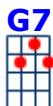

Mack The Knife

key:C, artist:Louis Armstrong writer:Kurt Weill, Bertolt Brecht, Bobby Darin

NC **C6** **Dm**
 Well, the shark has pretty teeth dear

G7 **C6**
 and he keeps them pearly-white

Am **Dm**
 Just a jack-knife has old Mac Heath dear

G7 **C6**
 so there's never a trace of red

NC **C6** **Dm**
 Sunday morning, on the sidewalk,

G7 **C6**
 lies a body oozing life

Am

Dm

And someone's creeping, round the corner.

Could that someone be Mack the Knife?

NC

Well, the shark has pretty teeth dear

and he keeps them pearly white

Just a jack-knife has old Mac Heath dear

and he keeps it out of sight

NC

From a tug boat on the river

a ce-ment bag's dropping down