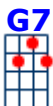

The ce-ment's just for the weight, dear.

I bet you Macky is back in town

NC