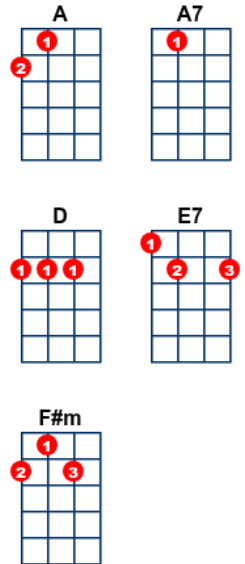

There's A Guy Works Down The Chip Shop Swears He's Elvis

key:A, artist:Kirsty MacColl writer:Kirsty MacColl,
Phillip Rambow

[A] Oh darling why you talk so fast
Another evening just flew past to-[E7]night
[E7] And now the daybreak's coming in,
And I can't wait, and it ain't [A] right

[A] You told me all you've done and seen
And all the places [A7] you have been with-
[D]out me
Well I don't really want to know but [A] I'll stay
quiet and then I'll go
And [E7] you won't have no cause to think a-[A]bout me

[A] There's a guy works down the [E7] chip shop swears
he's [A] Elvis [A7]
Just [D] like you swore to me that you'd be [E7] true
There's a [A] guy works down the [E7] chip shop swears
he's [F#m] Elvis [D]
But [A] he's a liar and [E7] I'm not sure about [A] you