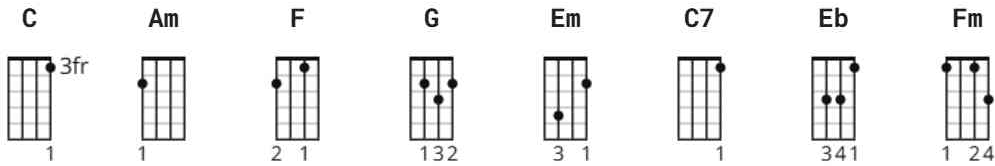

Unchained Melody Ukulele by The Righteous Brothers

CHORDS

C Am F G C
Oh, my love, my darling, I've hungered for your touch
Am G
a long, lonely time

C Am F G C
And time goes by so slowly and time can do so much
Am G
Are you still miiiiiiiiiiiiine

C G Am Em
I need your love, I nee--eed your love
F G C C7
God speed your love tooooo-oooo me

F G F Eb
Lonely rivers flow to the sea, to the sea
F G C
To the open arms of the sea
F G F Eb
Lonely rivers sigh, wait for me, wait for me
F G C
I'll be coming home, wait for me

F **G** **C** **Am** **F** **Fm** **C**
God speed your love to me