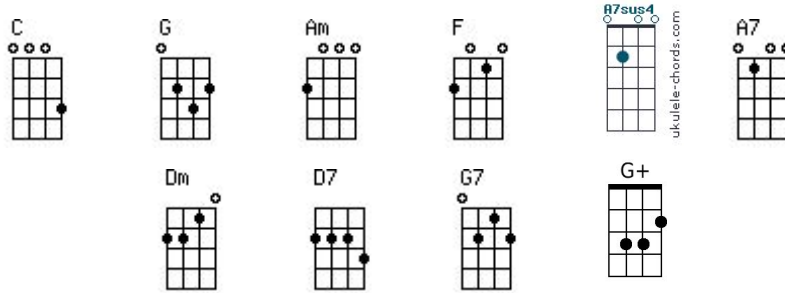

I'd be so good for you

Verse

C G Am F
 If you want to I'll change your sit-uation
 C G A7sus4 A7
 Right people, right time, just wrong lo-cation

Dm D7 G7
 I've got a good idea,
 Dm D7 G7
 just you keep me near
 C
 I'd be so good for you

Chorus

C
 I could be so good for you (I'll be right by your side)
 D7 F7
 Love ya like you want me to, (There ain't nothin' you can hide)
 G+
 Not from me,
 C G+ (C)
 I'd be so good for you