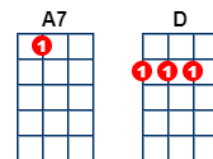

# Mull of Kintyre [D]

key:D, artist:Paul McCartney writer:Paul McCartney, Denny Laine

D G D  
Mull of Kintyre, oh mist rolling in from the sea  
D7 G A7 D  
my desire is always to be here, oh Mull of Kintyre.

D D7  
Far have I travelled and much have I seen  
G D  
dark distant mountains with valleys of green.

D7  
Past painted deserts the sun sets on fire  
G A7 D  
as he carries me home to the Mull of Kintyre.

D G D  
Mull of Kintyre, oh mist rolling in from the sea  
D7 G A7 D  
my desire is always to be here, oh Mull of Kintyre.

D D7  
Sweep through the heather like deer in the glen  
G D  
carry me back to the days I knew then.

D G D  
Mull of Kintyre, oh mist rolling in from the sea  
D7 G A7 D  
my desire is always to be here , oh Mull of Kintyre.

D G D  
Mull of Kintyre, oh mist rolling in from the sea  
D7 G A7 D  
my desire is always to be here, oh Mull of Kintyre.