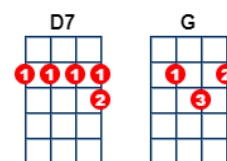

# Mull of Kintyre [D]

key:D, artist:Paul McCartney writer:Paul McCartney, Denny Laine

D G D  
Mull of Kintyre, oh mist rolling in from the sea  
D7 G A7 D  
my desire is always to be here, oh Mull of Kintyre.

D D7  
Far have I travelled and much have I seen  
G D  
dark distant mountains with valleys of green.

D7  
Past painted deserts the sun sets on fire  
G A7 D  
as he carries me home to the Mull of Kintyre.

D G D  
Mull of Kintyre, oh mist rolling in from the sea  
D7 G A7 D  
my desire is always to be here, oh Mull of Kintyre.

D D7  
Sweep through the heather like deer in the glen  
G D  
carry me back to the days I knew then.

D G D  
Mull of Kintyre, oh mist rolling in from the sea  
D7 G A7 D  
my desire is always to be here , oh Mull of Kintyre.

D G D  
Mull of Kintyre, oh mist rolling in from the sea  
D7 G A7 D  
my desire is always to be here, oh Mull of Kintyre.