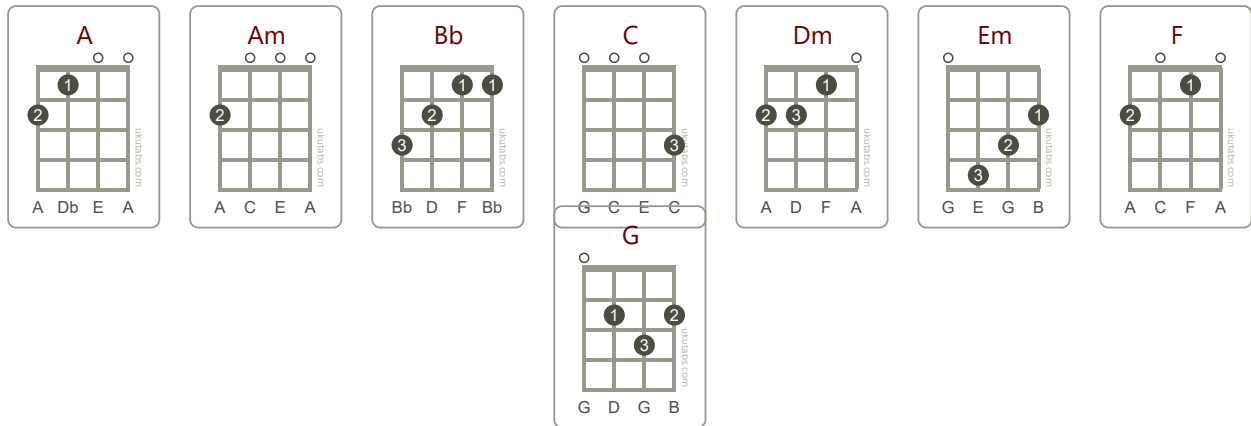

LET IT BE

THE BEATLES

Intro: C G Am F C G F Em Dm C

Verse:

When I find myself in times of trouble, Mother Mary comes to me,
 Speaking words of wisdom, let it be.
 And in the hour of darkness, she is standing right in front of me,
 Speaking words of wisdom, let it be.

Chorus:

Let it be, let it be, let it be, let it be,
 Whisper words of wisdom, let it be.

Verse:

And when the broken-hearted people, living in the world agree,
 There will be an answer, let it be.
 For though they may be parted, there is still a chance that they
 will see,
 There will be an answer, let it be.

Chorus:

Let it be, let it be, let it be, let it be,
 There will be an answer, let it be.
 Let it be, let it be, let it be, let it be,
 Whisper words of wisdom, let it be.

Bridge -x2-: F Em Dm C Bb A G F C

Solo -x2-: C G Am F C G F Em Dm C

Chorus:

Let it be, let it be, let it be, let it be,
Whisper words of wisdom, let it be.

Verse:

And when the night is cloudy, there is still a light that shines
on me,
Shine until tomorrow, let it be.
I wake up to the sound of music, Mother Mary comes to me,
Speaking words of wisdom, let it be.