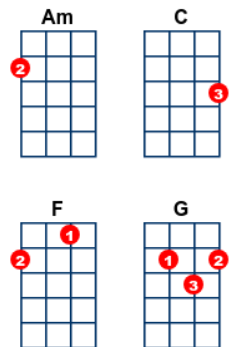

Am G C
Ah Ooh, ooh ooh

Am G C
Ah Ooh, ooh and they * come unstuck

Am G C
Lady, running down to the riptide,

C Taken away to the **Am** dark side,

G I wanna be your **C** left hand man.

Am G C
I love you when you're singing that song and,

C I got a lump in my **Am** throat 'cause

G You're gonna sing the words **C** wrong

Am G C
There's this movie that I think you'll like,

Am G C
This guy decides to quit his job and heads to New York City,

Am G C
This cowboy's running from himself.

Am G C
And she's been living on the highest shelf

Am G C
Ah Ooh, ooh ooh

Am G C
Ah Ooh, ooh and they * come unstuck

Am G C
Lady, running down to the riptide,

C Am
Taken away to the dark side,

G C
I wanna be your left hand man.

Am G C
I love you when you're singing that song and,

C Am
I got a lump in my throat 'cause

G C
You're gonna sing the words wrong

Am G
I just wanna, I just wanna know,

C F
If you're gonna, if you're gonna stay,