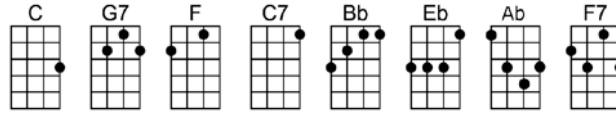

EVERY DAY - Buddy Holly

4/4 1...2...1234

Intro: C / G7 / C F / C G7 /

C F G7 C F G7
 Every day it's a-gettin' closer, going faster than a roller coaster,
 C G7 C F C G7
 Love like yours will surely come my way
 C F G7 C F G7
 Every day it's a-gettin' faster, everyone said, "go ahead and ask her"
 C G7 C F C C7
 Love like yours will surely come my way

F Bb
 Every day seems a little longer, every way love's a little stronger
 Eb Ab G7
 Come what may, do you ever long for true love from me?

C F G7 C F G7
 Every day it's a-gettin' closer, going faster than a roller coaster,
 C G7 C F C G7
 Love like yours will surely come my way
 C G7 C F C C7
 Love like yours will surely come my way

IT'S SO EASY - Buddy Holly

F C Bb C F Bb C7 F
 It's so easy to fall in love, it's so easy to fall in love

F C Bb C F Bb C7 F
 People tell me love's for fools, so here I go, breakin' all the rules
 Bb F F7 Bb G7 C7
 It seems so easy, so doggone easy, it seems so easy, where you're concerned, my heart has learned

F C Bb C F Bb C7 F
 It's so easy to fall in love, it's so easy to fall in love

F C Bb C F Bb C7 F
 Look in-to your heart and see what your love book has set apart for me
 Bb F F7 Bb G7 C7
 It seems so easy, so doggone easy, it seems so easy, where you're concerned, my heart has learned