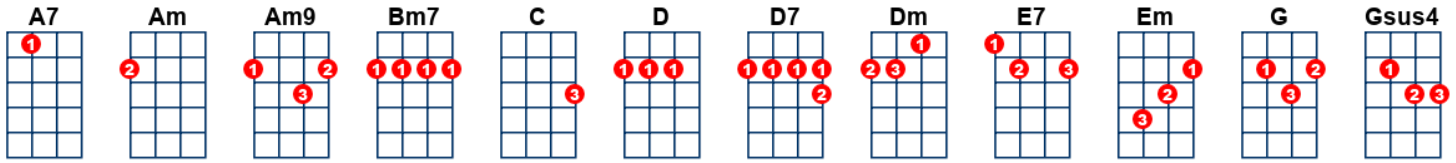

# It Must Be Love

key: D, artist:Madness writer:Labi Siffre

Madness - <https://www.youtube.com/watch?v=vmezIirFQmY>

[Am] [Am9] [Am] [Am9]

[Am] I never [Am9] thought I'd miss you  
[Am] half as [Am9] much as I [G] do [C] [G] [C]/// [D]/  
[Am] And I never [Am9] thought I'd feel this [Am] way,  
the way I [Am9] feel about [G] you [C] [G] [C]/// [D]/

[Em] As soon as I [A7] wake up  
[Dm] every night [E7] every day  
[Am] I know that it's [C] you I need  
to [D] take the blues away [D7]

[G] It must be [Bm7] love, love, [C] love [D]  
[G] It must be [Bm7] love, love, [C] love [D]  
[Am]\* nothing more, [Bm7]\* nothing less, [C]\* love is the best