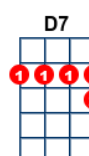

Jingle Bell Rock

key:C, artist:Bobby Helms writer: Joseph Carleton Beal , James Ross
Boothe

<https://www.youtube.com/watch?v=itcMLwMEeMQ> Capo on 2

Intro: **[C][Cmaj7][C6][Cmaj7][C][Cmaj7][C6][Cmaj7]**

[C]   **[Cmaj7]**   **[C6]**   **[Cmaj7]**
Jingle bell jingle bell jingle bell rock

[C6]   **[Cmaj7]**   **[Dm]**   **[G7]**
Jingle bell swing and jingle bells ring

[Dm]   **[G7]**   **[Dm]**   **[G7]**
Snowin' and blowin' up bushels of fun

[D7]   **[Gaug]**
Now the jingle hop has begun

[C]   **[Cmaj7]**   **[C6]**   **[Cmaj7]**
Jingle bell jingle bell jingle bell rock

[C6]   **[Cmaj7]**   **[Dm]**   **[G7]**
Jingle bells chime in jingle bell time

[Dm]   **[G7]**   **[Dm]**   **[G7]**
Dancin' and prancin' in jingle bell square

[D7]   **[G7]**   **[C]** **[C7]**
In the frosty air

What a **[F]** bright time it's the **[Fm]** right time

To **[C]** rock the night a-way **[C7]**

Jingle **[D]** bell time is a **[D7]** swell time

[G7] (pause) To go glidin' in a **[Gaug]** one horse sleigh

[C]   **[Cmaj7]**   **[C6]**   **[Cmaj7]**
Giddy up jingle horse pick up your feet

[C6]   **[Cmaj7]**   **[A]**
Jingle around the clock