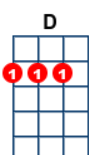

Jingle Bell Rock

key:C, artist:Bobby Helms writer: Joseph Carleton Beal , James Ross
Boothe

<https://www.youtube.com/watch?v=itcMLwMEeMQ> Capo on 2

Intro: **[C][Cmaj7][C6][Cmaj7][C][Cmaj7][C6][Cmaj7]**

[C]   **[Cmaj7]**   **[C6]**   **[Cmaj7]**
Jingle bell jingle bell jingle bell rock

[C6]   **[Cmaj7]**   **[Dm]**   **[G7]**
Jingle bell swing and jingle bells ring

[Dm]   **[G7]**   **[Dm]**   **[G7]**
Snowin' and blowin' up bushels of fun

[D7]   **[Gaug]**
Now the jingle hop has begun

[C]   **[Cmaj7]**   **[C6]**   **[Cmaj7]**
Jingle bell jingle bell jingle bell rock

[C6]   **[Cmaj7]**   **[Dm]**   **[G7]**
Jingle bells chime in jingle bell time

[Dm]   **[G7]**   **[Dm]**   **[G7]**
Dancin' and prancin' in jingle bell square

[D7]   **[G7]**   **[C]** **[C7]**
In the frosty air

What a **[F]** bright time it's the **[Fm]** right time

To **[C]** rock the night a-way **[C7]**

Jingle **[D]** bell time is a **[D7]** swell time

[G7] (pause) To go glidin' in a **[Gaug]** one horse sleigh

[C]   **[Cmaj7]**   **[C6]**   **[Cmaj7]**
Giddy up jingle horse pick up your feet

[C6]   **[Cmaj7]**   **[A]**
Jingle around the clock