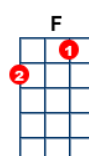

Jingle Bell Rock

key:C, artist:Bobby Helms writer: Joseph Carleton Beal , James Ross
Boothe

<https://www.youtube.com/watch?v=itcMLwMEeMQ> Capo on 2

Intro: **[C][Cmaj7][C6][Cmaj7][C][Cmaj7][C6][Cmaj7]**

[C]   **[Cmaj7]**   **[C6]**   **[Cmaj7]**
Jingle bell jingle bell jingle bell rock

[C6]   **[Cmaj7]**   **[Dm]**   **[G7]**
Jingle bell swing and jingle bells ring

[Dm]   **[G7]**   **[Dm]**   **[G7]**
Snowin' and blowin' up bushels of fun

[D7]   **[Gaug]**
Now the jingle hop has begun

[C]   **[Cmaj7]**   **[C6]**   **[Cmaj7]**
Jingle bell jingle bell jingle bell rock

[C6]   **[Cmaj7]**   **[Dm]**   **[G7]**
Jingle bells chime in jingle bell time

[Dm]   **[G7]**   **[Dm]**   **[G7]**
Dancin' and prancin' in jingle bell square

[D7]   **[G7]**   **[C]** **[C7]**
In the frosty air

What a **[F]** bright time it's the **[Fm]** right time

To **[C]** rock the night a-way **[C7]**

Jingle **[D]** bell time is a **[D7]** swell time

[G7] (pause) To go glidin' in a **[Gaug]** one horse sleigh

[C]   **[Cmaj7]**   **[C6]**   **[Cmaj7]**
Giddy up jingle horse pick up your feet

[C6]   **[Cmaj7]**   **[A]**
Jingle around the clock