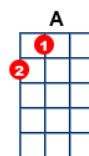

Jingle Bell Rock

key:C, artist:Bobby Helms writer: Joseph Carleton Beal , James Ross
Boothe

<https://www.youtube.com/watch?v=itcMLwMEeMQ> Capo on 2

Intro: **[C][Cmaj7][C6][Cmaj7][C][Cmaj7][C6][Cmaj7]**

[C]   **[Cmaj7]**   **[C6]**   **[Cmaj7]**
Jingle bell jingle bell jingle bell rock

[C6]   **[Cmaj7]**   **[Dm]**   **[G7]**
Jingle bell swing and jingle bells ring

[Dm]   **[G7]**   **[Dm]**   **[G7]**
Snowin' and blowin' up bushels of fun

[D7]   **[Gaug]**
Now the jingle hop has begun

[C]   **[Cmaj7]**   **[C6]**   **[Cmaj7]**
Jingle bell jingle bell jingle bell rock

[C6]   **[Cmaj7]**   **[Dm]**   **[G7]**
Jingle bells chime in jingle bell time

[Dm]   **[G7]**   **[Dm]**   **[G7]**
Dancin' and prancin' in jingle bell square

[D7]   **[G7]**   **[C]** **[C7]**
In the frosty air

What a **[F]** bright time it's the **[Fm]** right time

To **[C]** rock the night a-way **[C7]**

Jingle **[D]** bell time is a **[D7]** swell time

[G7] (pause) To go glidin' in a **[Gaug]** one horse sleigh

[C]   **[Cmaj7]**   **[C6]**   **[Cmaj7]**
Giddy up jingle horse pick up your feet

[C6]   **[Cmaj7]**   **[A]**
Jingle around the clock