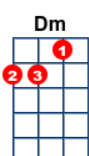

Jingle Bell Rock

key:C, artist:Bobby Helms writer: Joseph Carleton Beal , James Ross
Boothe

<https://www.youtube.com/watch?v=itcMLwMEeMQ> Capo on 2

Intro: **[C][Cmaj7][C6][Cmaj7][C][Cmaj7][C6][Cmaj7]**

[C]   **[Cmaj7]**   **[C6]**   **[Cmaj7]**
Jingle bell jingle bell jingle bell rock

[C6]   **[Cmaj7]**   **[Dm]**   **[G7]**
Jingle bell swing and jingle bells ring

[Dm]   **[G7]**   **[Dm]**   **[G7]**
Snowin' and blowin' up bushels of fun

[D7]   **[Gaug]**
Now the jingle hop has begun

[C]   **[Cmaj7]**   **[C6]**   **[Cmaj7]**
Jingle bell jingle bell jingle bell rock

[C6]   **[Cmaj7]**   **[Dm]**   **[G7]**
Jingle bells chime in jingle bell time

[Dm]   **[G7]**   **[Dm]**   **[G7]**
Dancin' and prancin' in jingle bell square

[D7]   **[G7]**   **[C]** **[C7]**
In the frosty air

What a **[F]** bright time it's the **[Fm]** right time

To **[C]** rock the night a-way **[C7]**

Jingle **[D]** bell time is a **[D7]** swell time

[G7] (pause) To go glidin' in a **[Gaug]** one horse sleigh

[C]   **[Cmaj7]**   **[C6]**   **[Cmaj7]**
Giddy up jingle horse pick up your feet

[C6]   **[Cmaj7]**   **[A]**
Jingle around the clock