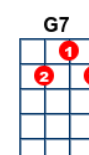

Jingle Bell Rock

key:C, artist:Bobby Helms writer: Joseph Carleton Beal , James Ross
Boothe

<https://www.youtube.com/watch?v=itcMLwMEeMQ> Capo on 2

Intro: **[C][Cmaj7][C6][Cmaj7][C][Cmaj7][C6][Cmaj7]**

[C]   **[Cmaj7]**   **[C6]**   **[Cmaj7]**
Jingle bell jingle bell jingle bell rock

[C6]   **[Cmaj7]**   **[Dm]**   **[G7]**
Jingle bell swing and jingle bells ring

[Dm]   **[G7]**   **[Dm]**   **[G7]**
Snowin' and blowin' up bushels of fun

[D7]   **[Gaug]**
Now the jingle hop has begun

[C]   **[Cmaj7]**   **[C6]**   **[Cmaj7]**
Jingle bell jingle bell jingle bell rock

[C6]   **[Cmaj7]**   **[Dm]**   **[G7]**
Jingle bells chime in jingle bell time

[Dm]   **[G7]**   **[Dm]**   **[G7]**
Dancin' and prancin' in jingle bell square

[D7]   **[G7]**   **[C]** **[C7]**
In the frosty air

What a **[F]** bright time it's the **[Fm]** right time

To **[C]** rock the night a-way **[C7]**

Jingle **[D]** bell time is a **[D7]** swell time

[G7] (pause) To go glidin' in a **[Gaug]** one horse sleigh

[C]   **[Cmaj7]**   **[C6]**   **[Cmaj7]**
Giddy up jingle horse pick up your feet

[C6]   **[Cmaj7]**   **[A]**
Jingle around the clock