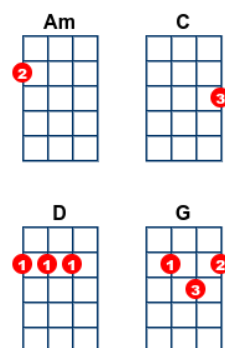

Scarborough Fair

key:Am, artist:Paul Simon writer:Traditional

This has one additional verse over the YouTube

Am C G Am
Are you going to Scarborough Fair
C Am C D Am
Parsley, sage, rosemary and thyme
C G
Remember me to one who lives there
Am G Am
She once was a true love of mine

Am C G Am
Tell her to make me a cambric shirt
C Am C D Am
Parsley, sage, rosemary and thyme
C G
Without any seams or fine needle work
Am G Am
Then she'll be a true love of mine

Am C G Am
Tell her to find me an acre of land
C Am C D Am
Parsley, sage, rosemary and thyme
C G
Between the salt water and the sea strands
Am G Am
Then she'll be a true love of mine

Am C G Am
Tell her to reap it with a sickle of leather
C Am C D Am
Parsley, sage, rosemary and thyme
C G
And gather it all in a bunch of heather
Am G Am
Then she'll be a true love of mine

Am C G Am
When you've done and finished your work
C Am C D Am
Parsley, sage, rosemary and thyme

Then come into ^C me for your Cambric ^G shirt

^{Am} And you shall ^G be a true love of ^{Am} mine

^{Am} Are you ^C going to ^G Scarborough ^{Am} Fair

^C Parsley, ^{Am} sage, ^C rosemary and ^D ^{Am} thyme