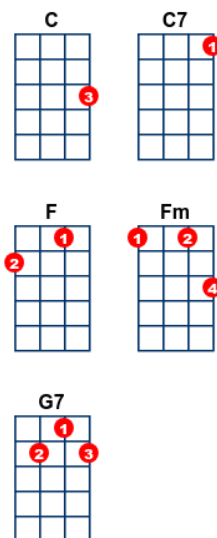

Walking After Midnight [C]

key:C, artist:Patsy Cline writer:Don Hecht and Alan Block

I go out **C** walking after **C7** midnight

Out in the **F** moonlight just **Fm** like we used to do

I'm always **C** walking after **F** midnight

G7 I walk for **C** miles, along the **C7** highway

Well that's just **F** my way of **Fm** saying I love you

I'm always **C** walking after **F** midnight **G7** searching for **C** you

C7 I stop to **F** see a weeping willow

Crying on his pillow **C** maybe he's **G7** crying for **C** me **C7**

And **F** as the skies turn gloomy

Night winds whisper to me I'm **C** lonesome as I can **G7** be

I go out **C** walking, after **C7** midnight

Out in the **F** starlight just **Fm** hoping you may be

Somewhere a **C** walking after **F** midnight **G7** searching for **C** me

C7 **F**
I stop to see a weeping willow

Crying on his pillow **C** maybe he's **G7** crying for **C** **C7** me