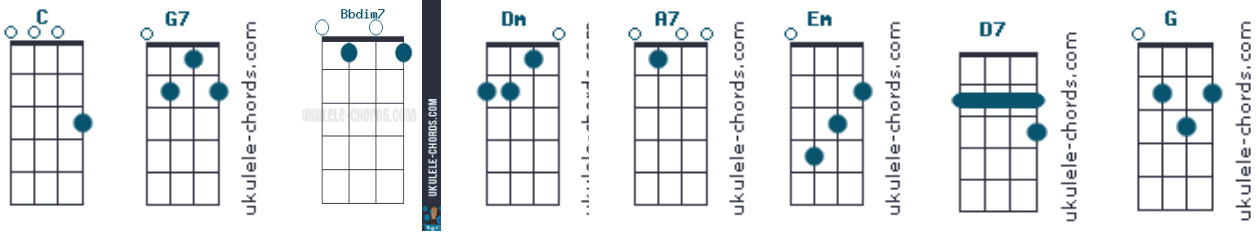

Let it Snow, Let it Snow, Let it Snow!

Verse 1

C G7 C
 Oh, the weather out-side is frightful,
 Bbdim G7
 But the fire is so de - lightful,
Dm A7 Dm
 And since we've no place to go,
G7 Em C
 Let it snow, let it snow, let it snow.

Verse 2

C G7 C
 It doesn't show signs of stopping,
 Bbdim G7
 And I brought some corn for popping.
Dm A7 Dm
 The lights are turned way down low,
G7 Em C
 Let it snow, let it snow, let it snow

Middle 8

G
 When we finally kiss good night,
Am D7 G
 How I'll hate going out in the storm.
G
 But if you really hold me tight,
A7 D7 G G7
 All the way home I'll be warm.

Verse 3

C G7 C
 The fire is slowly dying,
 Bbdim G
 And, my Dear, we're still good-byeing,

Dm A7 Dm
 But as long as you love me so.
G7 Em C
 Let it snow, let it snow, let it snow

Middle 8

G
 When we finally kiss good night,
Am D7 G
 How I'll hate going out in the storm.
G
 But if you really hold me tight,
A7 D7 G G7
 All the way home I'll be warm.