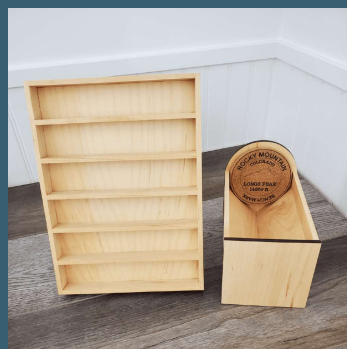

Coaster Holder Diamond (Maple)

Holds Approx. 20 coasters.
(Free with initial purchase of 100+
coasters.)