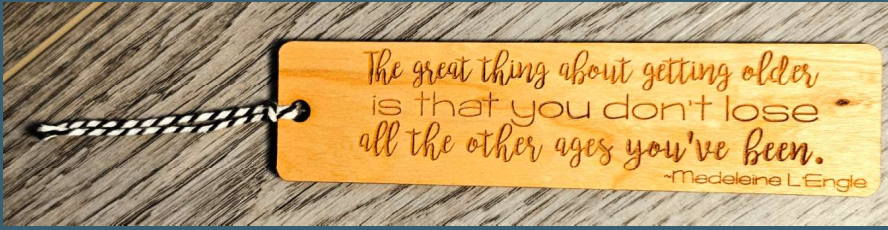

Bookmark All Other Ages