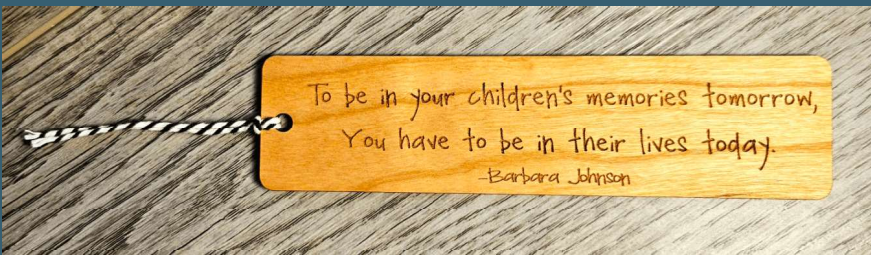

Bookmark Lives Today