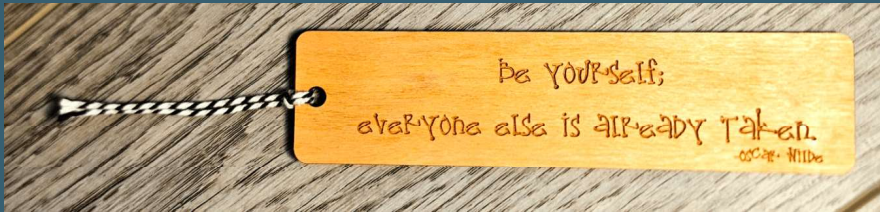

Bookmark Be Yourself