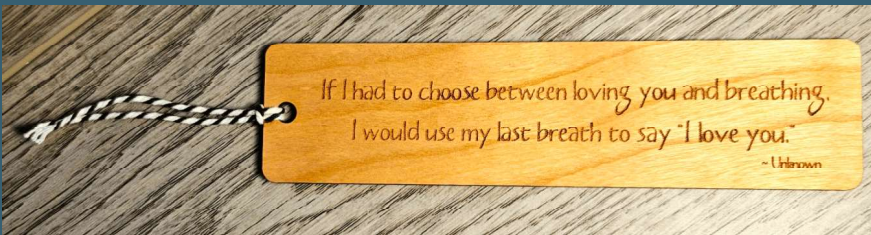

Bookmark Last Breath