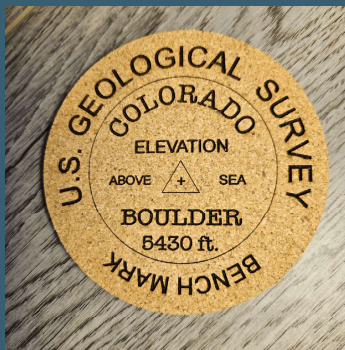

Coaster 4-inch Round Bench Mark (Boulder No Outer Circle)

(Can substitute any city, peak or landmark.)