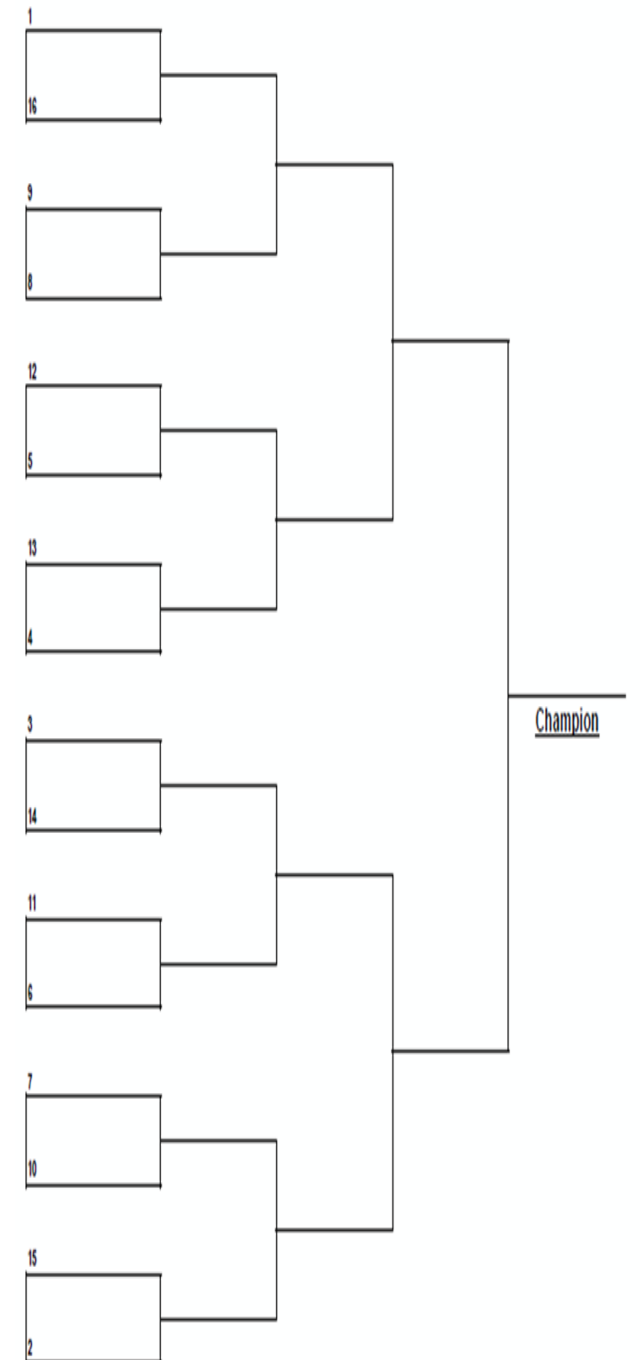

Bracket and winnings to be adjusted based on # of players