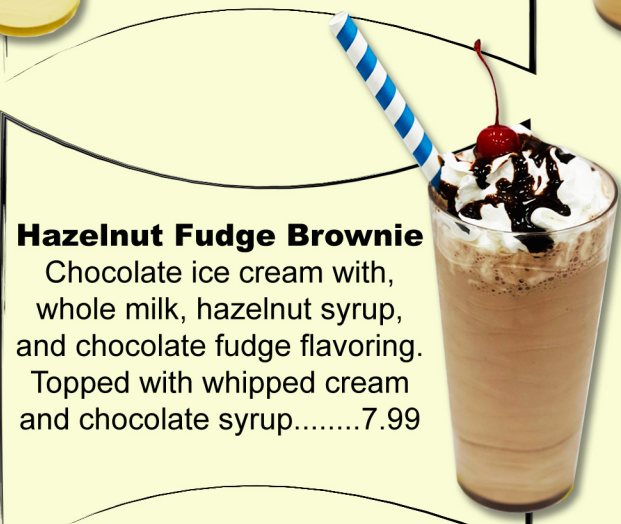

Agave Berry Tea
Fresh brewed iced tea with wild berry syrup and organic agave nectar...4.99

Apple Pom Lemonade
Pomegranate juice mixed with lemonade and Granny Smith apple puree...4.99

Honey Jasmine Pom Tea
Fresh brewed iced tea mixed with pomegranate juice and jasmine honey...4.99

Kiwi Strawberry Lemonade
Strawberry puree with lemonade & kiwi flavoring...4.99

Mango Passion Fruit Iced Tea
Fresh brewed iced with passion fruit & mango flavoring...4.99

- Chocolate** - Chocolate ice cream & chocolate syrup.
 - Vanilla** - Vanilla ice cream & vanilla syrup.
 - Strawberry** - Strawberry ice cream and puree.
- Standard Flavor.....7.99

SHAKES

Cookie Butter Banana
Vanilla ice cream, whole milk, cookie butter flavor, and banana puree. Topped with whipped cream and caramel drizzle.....7.99

Coffee Dream
Vanilla and chocolate ice cream with cold brew coffee and French vanilla flavor. Topped with whipped cream and chocolate syrup.....7.99