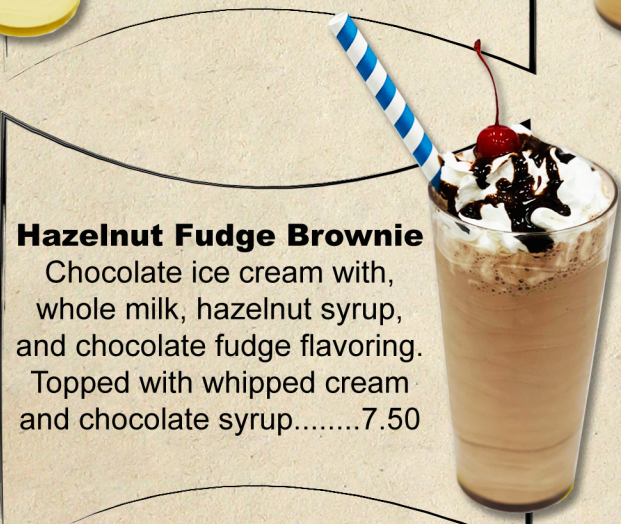

Mango Passion Fruit Iced Tea
Fresh brewed iced with passion fruit & mango flavoring...4.99

- Chocolate** - Chocolate ice cream & chocolate syrup.
 - Vanilla** - Vanilla ice cream & vanilla syrup.
 - Strawberry** - Strawberry ice cream and puree.
- Standard Flavor.....7.50

SHAKES

Cookie Butter Banana
Vanilla ice cream, whole milk, cookie butter flavor, and banana puree. Topped with whipped cream and caramel drizzle.....7.50

Coffee Dream
Vanilla and chocolate ice cream with cold brew coffee and French vanilla flavor. Topped with whipped cream and chocolate syrup.....7.50